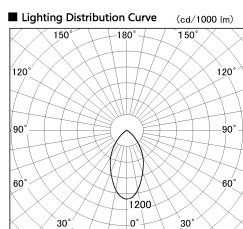

Item no. DD138-2540MB9027

Series Name: Cledy spark (Normal cone)  
(DD138)

Installation	Recessed mount	
Type	High-efficiency	Fixed
	downlight Φ150	
Fixture wattage	23W	
Beam angle	55deg	
Color Temp.	2700K	
CRI	Ra>90	
Luminous	2643 lm	
Body	Die-cast aluminum alloy	
Body finish	N/A	
Trim finish	Black	
Reflector finish	Mirror	
IP Rate	IP20	
Light source	COB module	
Input Voltage	AC220~240V	
Dimming Type	Non-Dimmable	
Certificate	CE,CCC	
Cut Hole	150	

Height (Weight)	
48.5W	130 (1.3kg)
41.0W	130 (1.3kg)
28.0W	130 (1.3kg)
23.0W	100 (1.0kg)
20.0W	100 (1.0kg)