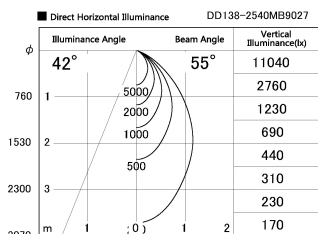

Item no. DD138-2540MB9027

Series Name: Cledy spark (Normal cone)  
(DD138)

Installation	Recessed mount	
Type	High-efficiency	Fixed
	downlight Φ150	
Fixture wattage	23W	
Beam angle	55deg	
Color Temp.	2700K	
CRI	Ra>90	
Luminous	2643 lm	
Body	Die-cast aluminum alloy	
Body finish	N/A	
Trim finish	Black	
Reflector finish	Mirror	
IP Rate	IP20	
Light source	COB module	
Input Voltage	AC220~240V	
Dimming Type	Non-Dimmable	
Certificate	CE,CCC	
Cut Hole	150	

Height (Weight)	
48.5W	130 (1.3kg)
41.0W	130 (1.3kg)
28.0W	130 (1.3kg)
23.0W	100 (1.0kg)
20.0W	100 (1.0kg)