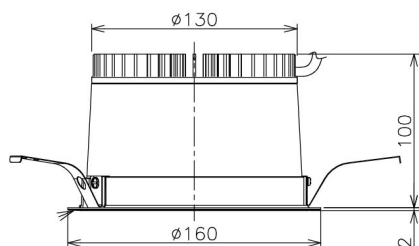

Item no. DD138-2540MB9027

Series Name: Cledy spark (Normal cone)  
(DD138)

Installation	Recessed mount	
Type	High-efficiency	Fixed
	downlight Φ150	
Fixture wattage	23W	
Beam angle	55deg	
Color Temp.	2700K	
CRI	Ra>90	
Luminous	2643 lm	
Body	Die-cast aluminum alloy	
Body finish	N/A	
Trim finish	Black	
Reflector finish	Mirror	
IP Rate	IP20	
Light source	COB module	
Input Voltage	AC220~240V	
Dimming Type	Non-Dimmable	
Certificate	CE,CCC	
Cut Hole	150	

Height (Weight)	
48.5W	130 (1.3kg)
41.0W	130 (1.3kg)
28.0W	130 (1.3kg)
23.0W	100 (1.0kg)
20.0W	100 (1.0kg)