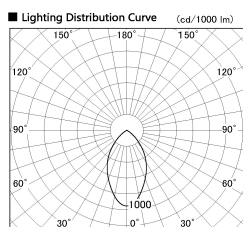

Item no. DD138-2560MB9027

Series Name: Cledy spark (Normal cone)
(DD138)

Installation	Recessed mount	
Type	High-efficiency	Fixed
	downlight Φ 150	
Fixture wattage	23W	
Beam angle	59deg	
Color Temp.	2700K	
CRI	Ra>90	
Luminous	2791 lm	
Body	Die-cast aluminum alloy	
Body finish	N/A	
Trim finish	Black	
Reflector finish	Mirror	
IP Rate	IP20	
Light source	COB module	
Input Voltage	AC220~240V	
Dimming Type	Non-Dimmable	
Certificate	CE,CCC	
Cut Hole	150	

Height (Weight)	
48.5W	130 (1.3kg)
41.0W	130 (1.3kg)
28.0W	130 (1.3kg)
23.0W	100 (1.0kg)
20.0W	100 (1.0kg)