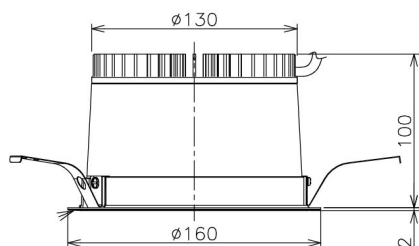

Item no. DD138-2560MB9027

Series Name: Cledy spark (Normal cone)
(DD138)

Installation	Recessed mount	
Type	High-efficiency	Fixed
	downlight Φ 150	
Fixture wattage	23W	
Beam angle	59deg	
Color Temp.	2700K	
CRI	Ra>90	
Luminous	2791 lm	
Body	Die-cast aluminum alloy	
Body finish	N/A	
Trim finish	Black	
Reflector finish	Mirror	
IP Rate	IP20	
Light source	COB module	
Input Voltage	AC220~240V	
Dimming Type	Non-Dimmable	
Certificate	CE,CCC	
Cut Hole	150	

Height (Weight)	
48.5W	130 (1.3kg)
41.0W	130 (1.3kg)
28.0W	130 (1.3kg)
23.0W	100 (1.0kg)
20.0W	100 (1.0kg)