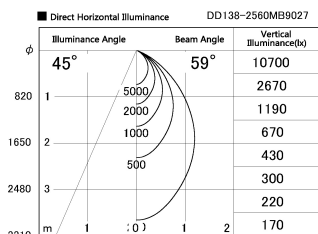

Item no. DD138-2560MB9027

Series Name: Cledy spark (Normal cone)
(DD138)

Installation	Recessed mount	
Type	High-efficiency	Fixed
	downlight Φ 150	
Fixture wattage	23W	
Beam angle	59deg	
Color Temp.	2700K	
CRI	Ra>90	
Luminous	2791 lm	
Body	Die-cast aluminum alloy	
Body finish	N/A	
Trim finish	Black	
Reflector finish	Mirror	
IP Rate	IP20	
Light source	COB module	
Input Voltage	AC220~240V	
Dimming Type	Non-Dimmable	
Certificate	CE,CCC	
Cut Hole	150	

Height (Weight)	
48.5W	130 (1.3kg)
41.0W	130 (1.3kg)
28.0W	130 (1.3kg)
23.0W	100 (1.0kg)
20.0W	100 (1.0kg)