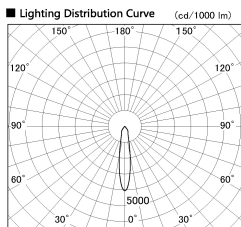

Item no. DD138-2020MB9027

Series Name: Cledy spark (Normal cone)  
(DD138)

Installation	Recessed mount	
Type	High-efficiency downlight Φ150	Fixed
Fixture wattage	20W	
Beam angle	19deg	
Color Temp.	2700K	
CRI	Ra>90	
Luminous	2114 lm	
Body	Die-cast aluminum alloy	
Body finish	N/A	
Trim finish	Black	
Reflector finish	Mirror	
IP Rate	IP20	
Light source	COB module	
Input Voltage	AC220~240V	
Dimming Type	Non-Dimmable	
Certificate	CE,CCC	
Cut Hole	150	

Height (Weight)	
48.5W	130 (1.3kg)
41.0W	130 (1.3kg)
28.0W	130 (1.3kg)
23.0W	100 (1.0kg)
20.0W	100 (1.0kg)