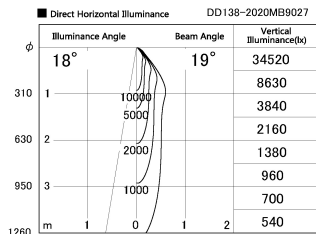

Item no. DD138-2020MB9027

Series Name: Cledy spark (Normal cone)  
(DD138)

Installation	Recessed mount	
Type	High-efficiency downlight Φ150	Fixed
Fixture wattage	20W	
Beam angle	19deg	
Color Temp.	2700K	
CRI	Ra>90	
Luminous	2114 lm	
Body	Die-cast aluminum alloy	
Body finish	N/A	
Trim finish	Black	
Reflector finish	Mirror	
IP Rate	IP20	
Light source	COB module	
Input Voltage	AC220~240V	
Dimming Type	Non-Dimmable	
Certificate	CE,CCC	
Cut Hole	150	

Height (Weight)	
48.5W	130 (1.3kg)
41.0W	130 (1.3kg)
28.0W	130 (1.3kg)
23.0W	100 (1.0kg)
20.0W	100 (1.0kg)