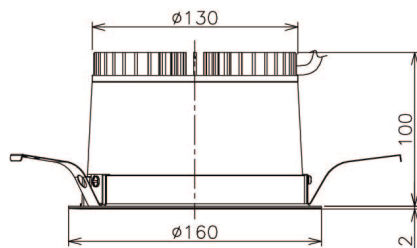

Item no. DD138-2020MB9027

Series Name: Cledy spark (Normal cone)  
(DD138)

Installation	Recessed mount	
Type	High-efficiency downlight Φ150	Fixed
Fixture wattage	20W	
Beam angle	19deg	
Color Temp.	2700K	
CRI	Ra>90	
Luminous	2114 lm	
Body	Die-cast aluminum alloy	
Body finish	N/A	
Trim finish	Black	
Reflector finish	Mirror	
IP Rate	IP20	
Light source	COB module	
Input Voltage	AC220~240V	
Dimming Type	Non-Dimmable	
Certificate	CE,CCC	
Cut Hole	150	

Height (Weight)	
48.5W	130 (1.3kg)
41.0W	130 (1.3kg)
28.0W	130 (1.3kg)
23.0W	100 (1.0kg)
20.0W	100 (1.0kg)