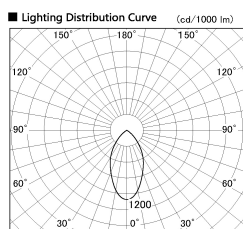

Item no. DD138-2040MB9027

Series Name: Cledy spark (Normal cone)
(DD138)

Installation	Recessed mount	
Type	High-efficiency	Fixed
	downlight Φ150	
Fixture wattage	20W	
Beam angle	54deg	
Color Temp.	2700K	
CRI	Ra>90	
Luminous	1985 lm	
Body	Die-cast aluminum alloy	
Body finish	N/A	
Trim finish	Black	
Reflector finish	Mirror	
IP Rate	IP20	
Light source	COB module	
Input Voltage	AC220~240V	
Dimming Type	Non-Dimmable	
Certificate	CE,CCC	
Cut Hole	150	

Height (Weight)	
48.5W	130 (1.3kg)
41.0W	130 (1.3kg)
28.0W	130 (1.3kg)
23.0W	100 (1.0kg)
20.0W	100 (1.0kg)