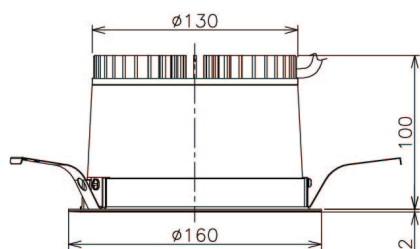

Item no. DD138-2040MB9027

Series Name: Cledy spark (Normal cone)
(DD138)

Installation	Recessed mount	
Type	High-efficiency	Fixed
	downlight Φ150	
Fixture wattage	20W	
Beam angle	54deg	
Color Temp.	2700K	
CRI	Ra>90	
Luminous	1985 lm	
Body	Die-cast aluminum alloy	
Body finish	N/A	
Trim finish	Black	
Reflector finish	Mirror	
IP Rate	IP20	
Light source	COB module	
Input Voltage	AC220~240V	
Dimming Type	Non-Dimmable	
Certificate	CE,CCC	
Cut Hole	150	

Height (Weight)	
48.5W	130 (1.3kg)
41.0W	130 (1.3kg)
28.0W	130 (1.3kg)
23.0W	100 (1.0kg)
20.0W	100 (1.0kg)