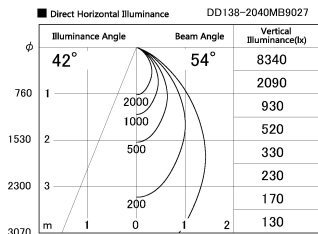

Item no. DD138-2040MB9027

Series Name: Cledy spark (Normal cone)
(DD138)

Installation	Recessed mount	
Type	High-efficiency	Fixed
	downlight Φ150	
Fixture wattage	20W	
Beam angle	54deg	
Color Temp.	2700K	
CRI	Ra>90	
Luminous	1985 lm	
Body	Die-cast aluminum alloy	
Body finish	N/A	
Trim finish	Black	
Reflector finish	Mirror	
IP Rate	IP20	
Light source	COB module	
Input Voltage	AC220~240V	
Dimming Type	Non-Dimmable	
Certificate	CE,CCC	
Cut Hole	150	

Height (Weight)	
48.5W	130 (1.3kg)
41.0W	130 (1.3kg)
28.0W	130 (1.3kg)
23.0W	100 (1.0kg)
20.0W	100 (1.0kg)