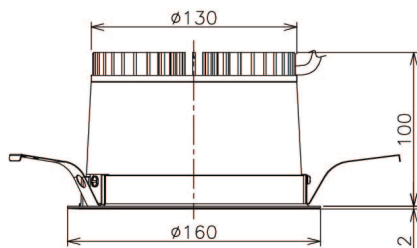

Item no. DD138-2060MB9027

Series Name: Cledy spark (Normal cone)
(DD138)

Installation	Recessed mount	
Type	High-efficiency	Fixed
	downlight Φ 150	
Fixture wattage	20W	
Beam angle	58deg	
Color Temp.	2700K	
CRI	Ra>90	
Luminous	2088 lm	
Body	Die-cast aluminum alloy	
Body finish	N/A	
Trim finish	Black	
Reflector finish	Mirror	
IP Rate	IP20	
Light source	COB module	
Input Voltage	AC220~240V	
Dimming Type	Non-Dimmable	
Certificate	CE,CCC	
Cut Hole	150	

Height (Weight)	
48.5W	130 (1.3kg)
41.0W	130 (1.3kg)
28.0W	130 (1.3kg)
23.0W	100 (1.0kg)
20.0W	100 (1.0kg)