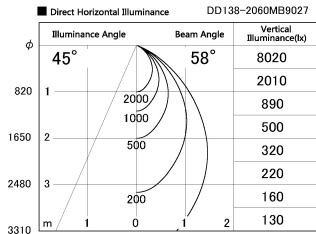

Item no. DD138-2060MB9027

Series Name: Cledy spark (Normal cone)
(DD138)

Installation	Recessed mount	
Type	High-efficiency	Fixed
	downlight Φ 150	
Fixture wattage	20W	
Beam angle	58deg	
Color Temp.	2700K	
CRI	Ra>90	
Luminous	2088 lm	
Body	Die-cast aluminum alloy	
Body finish	N/A	
Trim finish	Black	
Reflector finish	Mirror	
IP Rate	IP20	
Light source	COB module	
Input Voltage	AC220~240V	
Dimming Type	Non-Dimmable	
Certificate	CE,CCC	
Cut Hole	150	

Height (Weight)	
48.5W	130 (1.3kg)
41.0W	130 (1.3kg)
28.0W	130 (1.3kg)
23.0W	100 (1.0kg)
20.0W	100 (1.0kg)