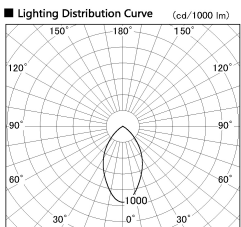

Item no. DD138-2060MB9027

Series Name: Cledy spark (Normal cone)
(DD138)

Installation	Recessed mount	
Type	High-efficiency	Fixed
	downlight Φ 150	
Fixture wattage	20W	
Beam angle	58deg	
Color Temp.	2700K	
CRI	Ra>90	
Luminous	2088 lm	
Body	Die-cast aluminum alloy	
Body finish	N/A	
Trim finish	Black	
Reflector finish	Mirror	
IP Rate	IP20	
Light source	COB module	
Input Voltage	AC220~240V	
Dimming Type	Non-Dimmable	
Certificate	CE,CCC	
Cut Hole	150	

Height (Weight)	
48.5W	130 (1.3kg)
41.0W	130 (1.3kg)
28.0W	130 (1.3kg)
23.0W	100 (1.0kg)
20.0W	100 (1.0kg)