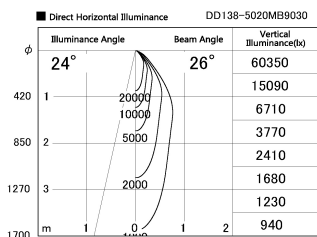

Item no. DD138-5020MB9030

Series Name: Cledy spark (Normal cone)
(DD138)

Installation	Recessed mount	
Type	High-efficiency	Fixed
	downlight Φ150	
Fixture wattage	48.5W	
Beam angle	26deg	
Color Temp.	3000K	
CRI	Ra>90	
Luminous	6396 lm	
Body	Die-cast aluminum alloy	
Body finish	N/A	
Trim finish	Black	
Reflector finish	Mirror	
IP Rate	IP20	
Light source	COB module	
Input Voltage	AC220~240V	
Dimming Type	Non-Dimmable	
Certificate	CE,CCC	
Cut Hole	150	

Height (Weight)	
48.5W	130 (1.3kg)
41.0W	130 (1.3kg)
28.0W	130 (1.3kg)
23.0W	100 (1.0kg)
20.0W	100 (1.0kg)