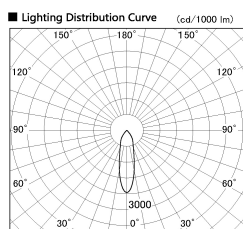

Item no. DD138-5020MB9030

Series Name: Cledy spark (Normal cone)
(DD138)

Installation	Recessed mount	
Type	High-efficiency	Fixed
	downlight Φ150	
Fixture wattage	48.5W	
Beam angle	26deg	
Color Temp.	3000K	
CRI	Ra>90	
Luminous	6396 lm	
Body	Die-cast aluminum alloy	
Body finish	N/A	
Trim finish	Black	
Reflector finish	Mirror	
IP Rate	IP20	
Light source	COB module	
Input Voltage	AC220~240V	
Dimming Type	Non-Dimmable	
Certificate	CE,CCC	
Cut Hole	150	

Height (Weight)	
48.5W	130 (1.3kg)
41.0W	130 (1.3kg)
28.0W	130 (1.3kg)
23.0W	100 (1.0kg)
20.0W	100 (1.0kg)