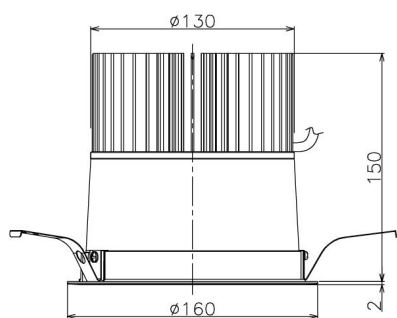

Item no. DD138-5020MB9030

Series Name: Cledy spark (Normal cone)
(DD138)

Installation	Recessed mount	
Type	High-efficiency	Fixed
	downlight Φ150	
Fixture wattage	48.5W	
Beam angle	26deg	
Color Temp.	3000K	
CRI	Ra>90	
Luminous	6396 lm	
Body	Die-cast aluminum alloy	
Body finish	N/A	
Trim finish	Black	
Reflector finish	Mirror	
IP Rate	IP20	
Light source	COB module	
Input Voltage	AC220~240V	
Dimming Type	Non-Dimmable	
Certificate	CE,CCC	
Cut Hole	150	

Height (Weight)	
48.5W	130 (1.3kg)
41.0W	130 (1.3kg)
28.0W	130 (1.3kg)
23.0W	100 (1.0kg)
20.0W	100 (1.0kg)