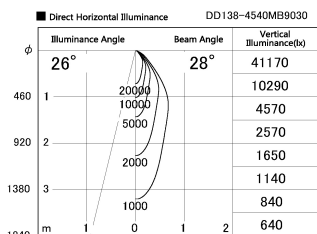

Item no. DD138-4540MB9030

Series Name: Cledy spark (Normal cone)  
(DD138)

Installation	Recessed mount	
Type	High-efficiency	Fixed
	downlight $\Phi$ 150	
Fixture wattage	41W	
Beam angle	28deg	
Color Temp.	3000K	
CRI	Ra>90	
Luminous	4778 lm	
Body	Die-cast aluminum alloy	
Body finish	N/A	
Trim finish	Black	
Reflector finish	Mirror	
IP Rate	IP20	
Light source	COB module	
Input Voltage	AC220~240V	
Dimming Type	Non-Dimmable	
Certificate	CE,CCC	
Cut Hole	150	

Height (Weight)	
48.5W	130 (1.3kg)
41.0W	130 (1.3kg)
28.0W	130 (1.3kg)
23.0W	100 (1.0kg)
20.0W	100 (1.0kg)