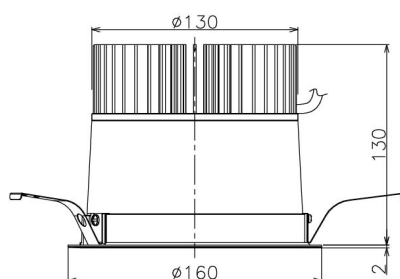

Item no. DD138-4540MB9030

Series Name: Cledy spark (Normal cone)  
(DD138)

Installation	Recessed mount	
Type	High-efficiency	Fixed
	downlight $\Phi$ 150	
Fixture wattage	41W	
Beam angle	28deg	
Color Temp.	3000K	
CRI	Ra>90	
Luminous	4778 lm	
Body	Die-cast aluminum alloy	
Body finish	N/A	
Trim finish	Black	
Reflector finish	Mirror	
IP Rate	IP20	
Light source	COB module	
Input Voltage	AC220~240V	
Dimming Type	Non-Dimmable	
Certificate	CE,CCC	
Cut Hole	150	

Height (Weight)	
48.5W	130 (1.3kg)
41.0W	130 (1.3kg)
28.0W	130 (1.3kg)
23.0W	100 (1.0kg)
20.0W	100 (1.0kg)