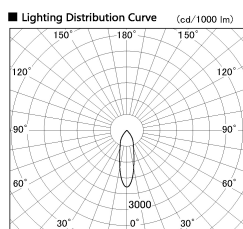

Item no. DD138-4540MB9030

Series Name: Cledy spark (Normal cone)  
(DD138)

Installation	Recessed mount	
Type	High-efficiency	Fixed
	downlight $\Phi$ 150	
Fixture wattage	41W	
Beam angle	28deg	
Color Temp.	3000K	
CRI	Ra>90	
Luminous	4778 lm	
Body	Die-cast aluminum alloy	
Body finish	N/A	
Trim finish	Black	
Reflector finish	Mirror	
IP Rate	IP20	
Light source	COB module	
Input Voltage	AC220~240V	
Dimming Type	Non-Dimmable	
Certificate	CE,CCC	
Cut Hole	150	

Height (Weight)	
48.5W	130 (1.3kg)
41.0W	130 (1.3kg)
28.0W	130 (1.3kg)
23.0W	100 (1.0kg)
20.0W	100 (1.0kg)