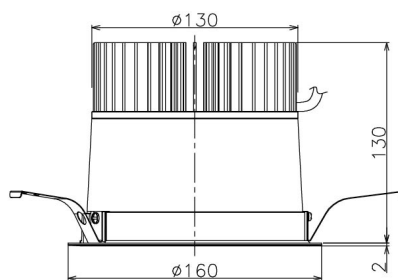

Item no. DD138-4560MB9030

Series Name: Cledy spark (Normal cone)
(DD138)

Installation	Recessed mount	
Type	High-efficiency	Fixed
	downlight Φ150	
Fixture wattage	41W	
Beam angle	36deg	
Color Temp.	3000K	
CRI	Ra>90	
Luminous	5132 lm	
Body	Die-cast aluminum alloy	
Body finish	N/A	
Trim finish	Black	
Reflector finish	Mirror	
IP Rate	IP20	
Light source	COB module	
Input Voltage	AC220~240V	
Dimming Type	Non-Dimmable	
Certificate	CE,CCC	
Cut Hole	150	

Height (Weight)	
48.5W	130 (1.3kg)
41.0W	130 (1.3kg)
28.0W	130 (1.3kg)
23.0W	100 (1.0kg)
20.0W	100 (1.0kg)