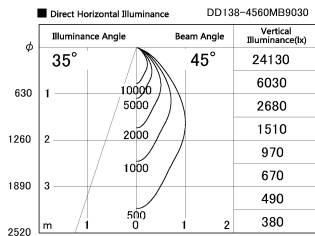

Item no. DD138-4560MB9030

Series Name: Cledy spark (Normal cone)
(DD138)

Installation	Recessed mount	
Type	High-efficiency	Fixed
	downlight Φ150	
Fixture wattage	41W	
Beam angle	36deg	
Color Temp.	3000K	
CRI	Ra>90	
Luminous	5132 lm	
Body	Die-cast aluminum alloy	
Body finish	N/A	
Trim finish	Black	
Reflector finish	Mirror	
IP Rate	IP20	
Light source	COB module	
Input Voltage	AC220~240V	
Dimming Type	Non-Dimmable	
Certificate	CE,CCC	
Cut Hole	150	

Height (Weight)	
48.5W	130 (1.3kg)
41.0W	130 (1.3kg)
28.0W	130 (1.3kg)
23.0W	100 (1.0kg)
20.0W	100 (1.0kg)