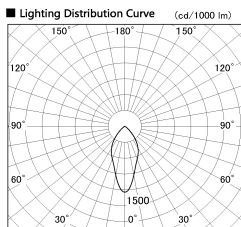

Item no. DD138-4560MB9030

Series Name: Cledy spark (Normal cone)
(DD138)

Installation	Recessed mount	
Type	High-efficiency	Fixed
	downlight Φ150	
Fixture wattage	41W	
Beam angle	36deg	
Color Temp.	3000K	
CRI	Ra>90	
Luminous	5132 lm	
Body	Die-cast aluminum alloy	
Body finish	N/A	
Trim finish	Black	
Reflector finish	Mirror	
IP Rate	IP20	
Light source	COB module	
Input Voltage	AC220~240V	
Dimming Type	Non-Dimmable	
Certificate	CE,CCC	
Cut Hole	150	

Height (Weight)	
48.5W	130 (1.3kg)
41.0W	130 (1.3kg)
28.0W	130 (1.3kg)
23.0W	100 (1.0kg)
20.0W	100 (1.0kg)