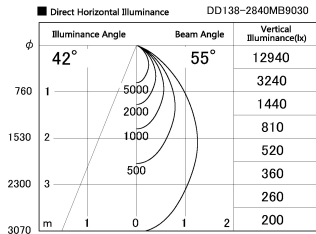

Item no. DD138-2840MB9030

Series Name: Cledy spark (Normal cone)  
(DD138)

Installation	Recessed mount	
Type	High-efficiency downlight Φ150	Fixed
Fixture wattage	28W	
Beam angle	55deg	
Color Temp.	3000K	
CRI	Ra>90	
Luminous	3100 lm	
Body	Die-cast aluminum alloy	
Body finish	N/A	
Trim finish	Black	
Reflector finish	Mirror	
IP Rate	IP20	
Light source	COB module	
Input Voltage	AC220~240V	
Dimming Type	Non-Dimmable	
Certificate	CE,CCC	
Cut Hole	150	

Height (Weight)	
48.5W	130 (1.3kg)
41.0W	130 (1.3kg)
28.0W	130 (1.3kg)
23.0W	100 (1.0kg)
20.0W	100 (1.0kg)