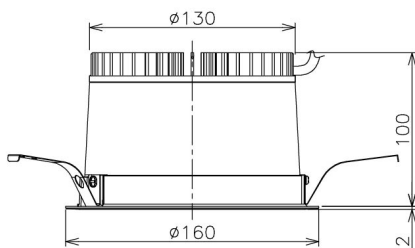

Item no. DD138-2840MB9030

Series Name: Cledy spark (Normal cone)  
(DD138)

Installation	Recessed mount	
Type	High-efficiency downlight Φ150	Fixed
Fixture wattage	28W	
Beam angle	55deg	
Color Temp.	3000K	
CRI	Ra>90	
Luminous	3100 lm	
Body	Die-cast aluminum alloy	
Body finish	N/A	
Trim finish	Black	
Reflector finish	Mirror	
IP Rate	IP20	
Light source	COB module	
Input Voltage	AC220~240V	
Dimming Type	Non-Dimmable	
Certificate	CE,CCC	
Cut Hole	150	

Height (Weight)	
48.5W	130 (1.3kg)
41.0W	130 (1.3kg)
28.0W	130 (1.3kg)
23.0W	100 (1.0kg)
20.0W	100 (1.0kg)