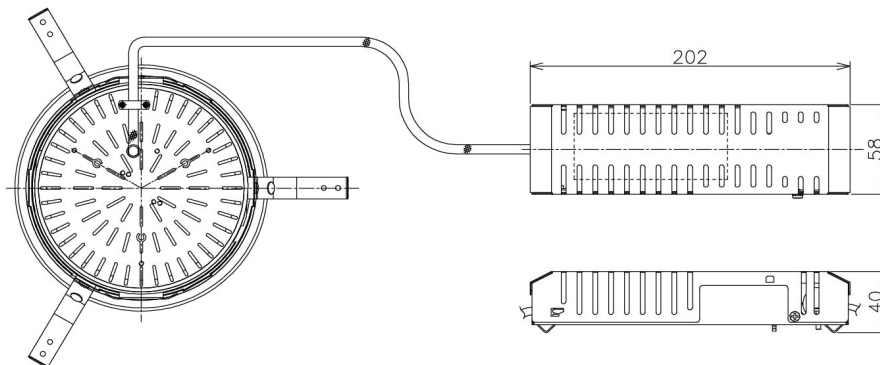

Item no. DD138-2840MB9030

Series Name: Cledy spark (Normal cone)  
(DD138)

Installation	Recessed mount	
Type	High-efficiency downlight Φ150	Fixed
Fixture wattage	28W	
Beam angle	55deg	
Color Temp.	3000K	
CRI	Ra>90	
Luminous	3100 lm	
Body	Die-cast aluminum alloy	
Body finish	N/A	
Trim finish	Black	
Reflector finish	Mirror	
IP Rate	IP20	
Light source	COB module	
Input Voltage	AC220~240V	
Dimming Type	Non-Dimmable	
Certificate	CE,CCC	
Cut Hole	150	

Height (Weight)	
48.5W	130 (1.3kg)
41.0W	130 (1.3kg)
28.0W	130 (1.3kg)
23.0W	100 (1.0kg)
20.0W	100 (1.0kg)