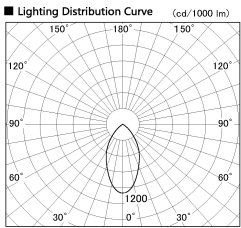

Item no. DD138-2840MB9030

Series Name: Cledy spark (Normal cone)  
(DD138)

Installation	Recessed mount	
Type	High-efficiency downlight Φ150	Fixed
Fixture wattage	28W	
Beam angle	55deg	
Color Temp.	3000K	
CRI	Ra>90	
Luminous	3100 lm	
Body	Die-cast aluminum alloy	
Body finish	N/A	
Trim finish	Black	
Reflector finish	Mirror	
IP Rate	IP20	
Light source	COB module	
Input Voltage	AC220~240V	
Dimming Type	Non-Dimmable	
Certificate	CE,CCC	
Cut Hole	150	

Height (Weight)	
48.5W	130 (1.3kg)
41.0W	130 (1.3kg)
28.0W	130 (1.3kg)
23.0W	100 (1.0kg)
20.0W	100 (1.0kg)