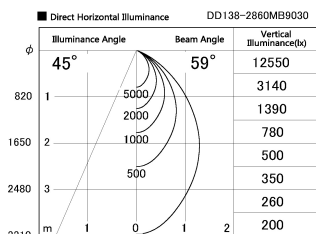

Item no. DD138-2860MB9030

Series Name: Cledy spark (Normal cone)
(DD138)

Installation	Recessed mount	
Type	High-efficiency	Fixed
	downlight Φ150	
Fixture wattage	28W	
Beam angle	59deg	
Color Temp.	3000K	
CRI	Ra>90	
Luminous	3274 lm	
Body	Die-cast aluminum alloy	
Body finish	N/A	
Trim finish	Black	
Reflector finish	Mirror	
IP Rate	IP20	
Light source	COB module	
Input Voltage	AC220~240V	
Dimming Type	Non-Dimmable	
Certificate	CE,CCC	
Cut Hole	150	

Height (Weight)	
48.5W	130 (1.3kg)
41.0W	130 (1.3kg)
28.0W	130 (1.3kg)
23.0W	100 (1.0kg)
20.0W	100 (1.0kg)