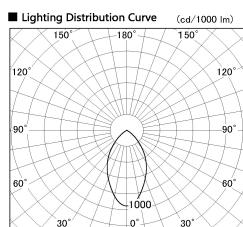

Item no. DD138-2860MB9030

Series Name: Cledy spark (Normal cone)
(DD138)

Installation	Recessed mount	
Type	High-efficiency	Fixed
	downlight Φ150	
Fixture wattage	28W	
Beam angle	59deg	
Color Temp.	3000K	
CRI	Ra>90	
Luminous	3274 lm	
Body	Die-cast aluminum alloy	
Body finish	N/A	
Trim finish	Black	
Reflector finish	Mirror	
IP Rate	IP20	
Light source	COB module	
Input Voltage	AC220~240V	
Dimming Type	Non-Dimmable	
Certificate	CE,CCC	
Cut Hole	150	

Height (Weight)	
48.5W	130 (1.3kg)
41.0W	130 (1.3kg)
28.0W	130 (1.3kg)
23.0W	100 (1.0kg)
20.0W	100 (1.0kg)