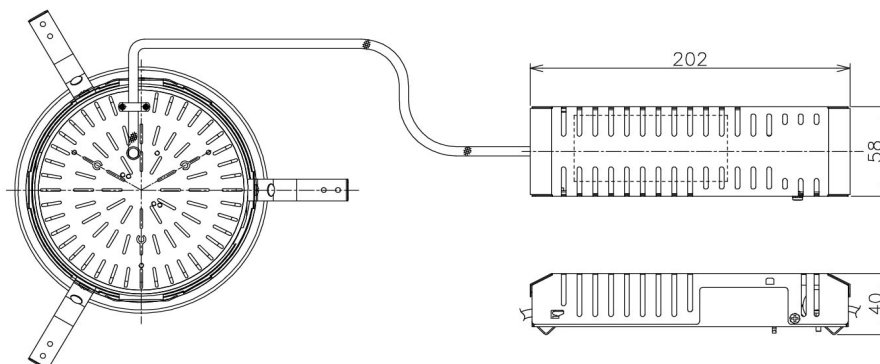

Item no. DD138-2860MB9030

Series Name: Cledy spark (Normal cone)
(DD138)

Installation	Recessed mount	
Type	High-efficiency	Fixed
	downlight Φ150	
Fixture wattage	28W	
Beam angle	59deg	
Color Temp.	3000K	
CRI	Ra>90	
Luminous	3274 lm	
Body	Die-cast aluminum alloy	
Body finish	N/A	
Trim finish	Black	
Reflector finish	Mirror	
IP Rate	IP20	
Light source	COB module	
Input Voltage	AC220~240V	
Dimming Type	Non-Dimmable	
Certificate	CE,CCC	
Cut Hole	150	

Height (Weight)	
48.5W	130 (1.3kg)
41.0W	130 (1.3kg)
28.0W	130 (1.3kg)
23.0W	100 (1.0kg)
20.0W	100 (1.0kg)