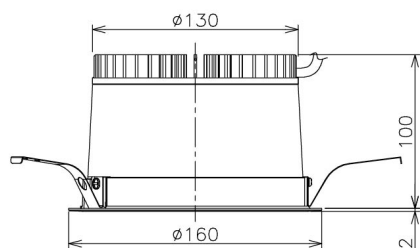

Item no. DD138-2860MB9030

Series Name: Cledy spark (Normal cone)
(DD138)

Installation	Recessed mount	
Type	High-efficiency	Fixed
	downlight Φ150	
Fixture wattage	28W	
Beam angle	59deg	
Color Temp.	3000K	
CRI	Ra>90	
Luminous	3274 lm	
Body	Die-cast aluminum alloy	
Body finish	N/A	
Trim finish	Black	
Reflector finish	Mirror	
IP Rate	IP20	
Light source	COB module	
Input Voltage	AC220~240V	
Dimming Type	Non-Dimmable	
Certificate	CE,CCC	
Cut Hole	150	

Height (Weight)	
48.5W	130 (1.3kg)
41.0W	130 (1.3kg)
28.0W	130 (1.3kg)
23.0W	100 (1.0kg)
20.0W	100 (1.0kg)