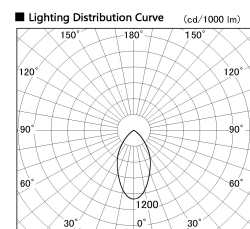

Item no. DD138-2540MB9030

Series Name: Cledy spark (Normal cone)
(DD138)

Installation	Recessed mount	
Type	High-efficiency	Fixed
	downlight Φ 150	
Fixture wattage	23W	
Beam angle	55deg	
Color Temp.	3000K	
CRI	Ra>90	
Luminous	2697 lm	
Body	Die-cast aluminum alloy	
Body finish	N/A	
Trim finish	Black	
Reflector finish	Mirror	
IP Rate	IP20	
Light source	COB module	
Input Voltage	AC220~240V	
Dimming Type	Non-Dimmable	
Certificate	CE,CCC	
Cut Hole	150	

Height (Weight)	
48.5W	130 (1.3kg)
41.0W	130 (1.3kg)
28.0W	130 (1.3kg)
23.0W	100 (1.0kg)
20.0W	100 (1.0kg)