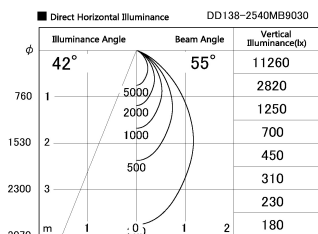

Item no. DD138-2540MB9030

Series Name: Cledy spark (Normal cone)
(DD138)

Installation	Recessed mount	
Type	High-efficiency	Fixed
	downlight Φ 150	
Fixture wattage	23W	
Beam angle	55deg	
Color Temp.	3000K	
CRI	Ra>90	
Luminous	2697 lm	
Body	Die-cast aluminum alloy	
Body finish	N/A	
Trim finish	Black	
Reflector finish	Mirror	
IP Rate	IP20	
Light source	COB module	
Input Voltage	AC220~240V	
Dimming Type	Non-Dimmable	
Certificate	CE,CCC	
Cut Hole	150	

Height (Weight)	
48.5W	130 (1.3kg)
41.0W	130 (1.3kg)
28.0W	130 (1.3kg)
23.0W	100 (1.0kg)
20.0W	100 (1.0kg)