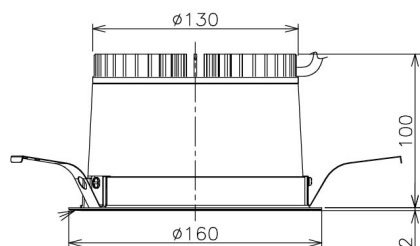

Item no. DD138-2540MB9030

Series Name: Cledy spark (Normal cone)
(DD138)

Installation	Recessed mount	
Type	High-efficiency	Fixed
	downlight Φ 150	
Fixture wattage	23W	
Beam angle	55deg	
Color Temp.	3000K	
CRI	Ra>90	
Luminous	2697 lm	
Body	Die-cast aluminum alloy	
Body finish	N/A	
Trim finish	Black	
Reflector finish	Mirror	
IP Rate	IP20	
Light source	COB module	
Input Voltage	AC220~240V	
Dimming Type	Non-Dimmable	
Certificate	CE,CCC	
Cut Hole	150	

Height (Weight)	
48.5W	130 (1.3kg)
41.0W	130 (1.3kg)
28.0W	130 (1.3kg)
23.0W	100 (1.0kg)
20.0W	100 (1.0kg)