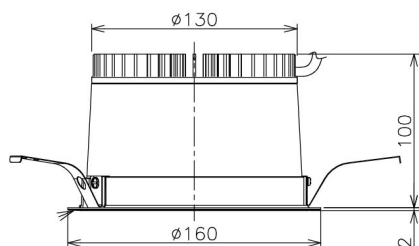

Item no. DD138-2560MB9030

Series Name: Cledy spark (Normal cone)  
(DD138)

Installation	Recessed mount	
Type	High-efficiency	Fixed
	downlight $\Phi$ 150	
Fixture wattage	23W	
Beam angle	59deg	
Color Temp.	3000K	
CRI	Ra>90	
Luminous	2848 lm	
Body	Die-cast aluminum alloy	
Body finish	N/A	
Trim finish	Black	
Reflector finish	Mirror	
IP Rate	IP20	
Light source	COB module	
Input Voltage	AC220~240V	
Dimming Type	Non-Dimmable	
Certificate	CE,CCC	
Cut Hole	150	

Height (Weight)	
48.5W	130 (1.3kg)
41.0W	130 (1.3kg)
28.0W	130 (1.3kg)
23.0W	100 (1.0kg)
20.0W	100 (1.0kg)