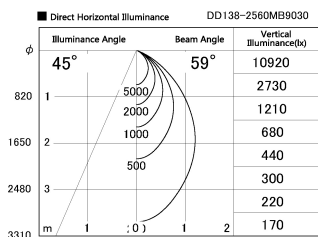

Item no. DD138-2560MB9030

Series Name: Cledy spark (Normal cone)  
(DD138)

Installation	Recessed mount	
Type	High-efficiency	Fixed
	downlight $\Phi$ 150	
Fixture wattage	23W	
Beam angle	59deg	
Color Temp.	3000K	
CRI	Ra>90	
Luminous	2848 lm	
Body	Die-cast aluminum alloy	
Body finish	N/A	
Trim finish	Black	
Reflector finish	Mirror	
IP Rate	IP20	
Light source	COB module	
Input Voltage	AC220~240V	
Dimming Type	Non-Dimmable	
Certificate	CE,CCC	
Cut Hole	150	

Height (Weight)	
48.5W	130 (1.3kg)
41.0W	130 (1.3kg)
28.0W	130 (1.3kg)
23.0W	100 (1.0kg)
20.0W	100 (1.0kg)