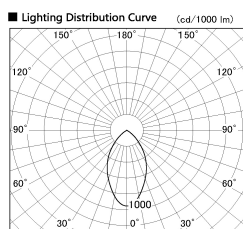

Item no. DD138-2560MB9030

Series Name: Cledy spark (Normal cone)  
(DD138)

Installation	Recessed mount	
Type	High-efficiency	Fixed
	downlight $\Phi$ 150	
Fixture wattage	23W	
Beam angle	59deg	
Color Temp.	3000K	
CRI	Ra>90	
Luminous	2848 lm	
Body	Die-cast aluminum alloy	
Body finish	N/A	
Trim finish	Black	
Reflector finish	Mirror	
IP Rate	IP20	
Light source	COB module	
Input Voltage	AC220~240V	
Dimming Type	Non-Dimmable	
Certificate	CE,CCC	
Cut Hole	150	

Height (Weight)	
48.5W	130 (1.3kg)
41.0W	130 (1.3kg)
28.0W	130 (1.3kg)
23.0W	100 (1.0kg)
20.0W	100 (1.0kg)