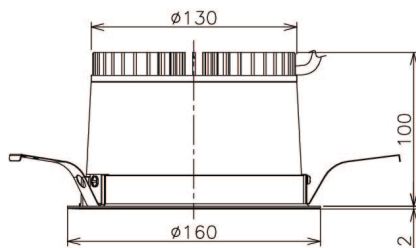

Item no. DD138-2020MB9030

Series Name: Cledy spark (Normal cone)
(DD138)

Installation	Recessed mount	
Type	High-efficiency	Fixed
	downlight Φ150	
Fixture wattage	20W	
Beam angle	19deg	
Color Temp.	3000K	
CRI	Ra>90	
Luminous	2157 lm	
Body	Die-cast aluminum alloy	
Body finish	N/A	
Trim finish	Black	
Reflector finish	Mirror	
IP Rate	IP20	
Light source	COB module	
Input Voltage	AC220~240V	
Dimming Type	Non-Dimmable	
Certificate	CE,CCC	
Cut Hole	150	

Height (Weight)	
48.5W	130 (1.3kg)
41.0W	130 (1.3kg)
28.0W	130 (1.3kg)
23.0W	100 (1.0kg)
20.0W	100 (1.0kg)