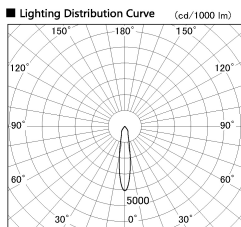

Item no. DD138-2020MB9030

Series Name: Cledy spark (Normal cone)
(DD138)

Installation	Recessed mount	
Type	High-efficiency	Fixed
	downlight Φ150	
Fixture wattage	20W	
Beam angle	19deg	
Color Temp.	3000K	
CRI	Ra>90	
Luminous	2157 lm	
Body	Die-cast aluminum alloy	
Body finish	N/A	
Trim finish	Black	
Reflector finish	Mirror	
IP Rate	IP20	
Light source	COB module	
Input Voltage	AC220~240V	
Dimming Type	Non-Dimmable	
Certificate	CE,CCC	
Cut Hole	150	

Height (Weight)	
48.5W	130 (1.3kg)
41.0W	130 (1.3kg)
28.0W	130 (1.3kg)
23.0W	100 (1.0kg)
20.0W	100 (1.0kg)