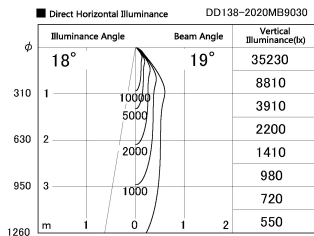

Item no. DD138-2020MB9030

Series Name: Cledy spark (Normal cone)
(DD138)

Installation	Recessed mount	
Type	High-efficiency	Fixed
	downlight Φ150	
Fixture wattage	20W	
Beam angle	19deg	
Color Temp.	3000K	
CRI	Ra>90	
Luminous	2157 lm	
Body	Die-cast aluminum alloy	
Body finish	N/A	
Trim finish	Black	
Reflector finish	Mirror	
IP Rate	IP20	
Light source	COB module	
Input Voltage	AC220~240V	
Dimming Type	Non-Dimmable	
Certificate	CE,CCC	
Cut Hole	150	

Height (Weight)	
48.5W	130 (1.3kg)
41.0W	130 (1.3kg)
28.0W	130 (1.3kg)
23.0W	100 (1.0kg)
20.0W	100 (1.0kg)