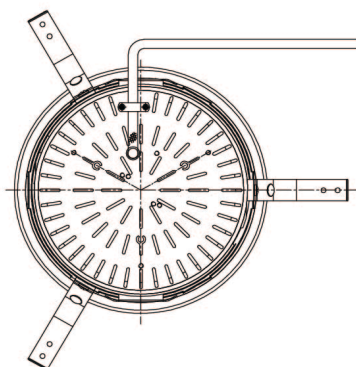

Item no. DD138-2040MB9030

Series Name: Cledy spark (Normal cone)
(DD138)

Installation	Recessed mount	
Type	High-efficiency	Fixed
	downlight Φ150	
Fixture wattage	20W	
Beam angle	54deg	
Color Temp.	3000K	
CRI	Ra>90	
Luminous	2026 lm	
Body	Die-cast aluminum alloy	
Body finish	N/A	
Trim finish	Black	
Reflector finish	Mirror	
IP Rate	IP20	
Light source	COB module	
Input Voltage	AC220~240V	
Dimming Type	Non-Dimmable	
Certificate	CE,CCC	
Cut Hole	150	

Height (Weight)	
48.5W	130 (1.3kg)
41.0W	130 (1.3kg)
28.0W	130 (1.3kg)
23.0W	100 (1.0kg)
20.0W	100 (1.0kg)