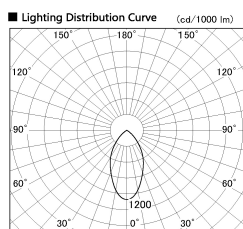

Item no. DD138-2040MB9030

Series Name: Cledy spark (Normal cone)
(DD138)

Installation	Recessed mount	
Type	High-efficiency	Fixed
	downlight Φ150	
Fixture wattage	20W	
Beam angle	54deg	
Color Temp.	3000K	
CRI	Ra>90	
Luminous	2026 lm	
Body	Die-cast aluminum alloy	
Body finish	N/A	
Trim finish	Black	
Reflector finish	Mirror	
IP Rate	IP20	
Light source	COB module	
Input Voltage	AC220~240V	
Dimming Type	Non-Dimmable	
Certificate	CE,CCC	
Cut Hole	150	

Height (Weight)	
48.5W	130 (1.3kg)
41.0W	130 (1.3kg)
28.0W	130 (1.3kg)
23.0W	100 (1.0kg)
20.0W	100 (1.0kg)