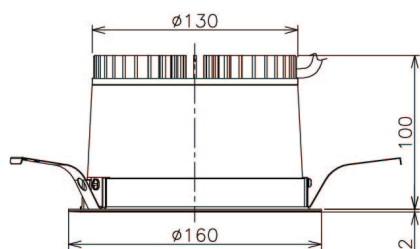

Item no. DD138-2040MB9030

Series Name: Cledy spark (Normal cone)
(DD138)

Installation	Recessed mount	
Type	High-efficiency	Fixed
	downlight Φ150	
Fixture wattage	20W	
Beam angle	54deg	
Color Temp.	3000K	
CRI	Ra>90	
Luminous	2026 lm	
Body	Die-cast aluminum alloy	
Body finish	N/A	
Trim finish	Black	
Reflector finish	Mirror	
IP Rate	IP20	
Light source	COB module	
Input Voltage	AC220~240V	
Dimming Type	Non-Dimmable	
Certificate	CE,CCC	
Cut Hole	150	

Height (Weight)	
48.5W	130 (1.3kg)
41.0W	130 (1.3kg)
28.0W	130 (1.3kg)
23.0W	100 (1.0kg)
20.0W	100 (1.0kg)