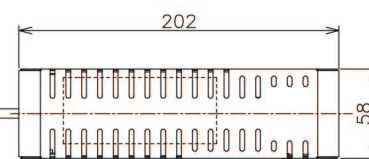

Item no. DD138-2040MB9030

Series Name: Cledy spark (Normal cone)
(DD138)

Installation	Recessed mount	
Type	High-efficiency	Fixed
	downlight Φ150	
Fixture wattage	20W	
Beam angle	54deg	
Color Temp.	3000K	
CRI	Ra>90	
Luminous	2026 lm	
Body	Die-cast aluminum alloy	
Body finish	N/A	
Trim finish	Black	
Reflector finish	Mirror	
IP Rate	IP20	
Light source	COB module	
Input Voltage	AC220~240V	
Dimming Type	Non-Dimmable	
Certificate	CE,CCC	
Cut Hole	150	

Height (Weight)	
48.5W	130 (1.3kg)
41.0W	130 (1.3kg)
28.0W	130 (1.3kg)
23.0W	100 (1.0kg)
20.0W	100 (1.0kg)