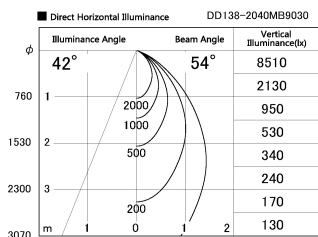

Item no. DD138-2040MB9030

Series Name: Cledy spark (Normal cone)
(DD138)

Installation	Recessed mount	
Type	High-efficiency	Fixed
	downlight Φ150	
Fixture wattage	20W	
Beam angle	54deg	
Color Temp.	3000K	
CRI	Ra>90	
Luminous	2026 lm	
Body	Die-cast aluminum alloy	
Body finish	N/A	
Trim finish	Black	
Reflector finish	Mirror	
IP Rate	IP20	
Light source	COB module	
Input Voltage	AC220~240V	
Dimming Type	Non-Dimmable	
Certificate	CE,CCC	
Cut Hole	150	

Height (Weight)	
48.5W	130 (1.3kg)
41.0W	130 (1.3kg)
28.0W	130 (1.3kg)
23.0W	100 (1.0kg)
20.0W	100 (1.0kg)