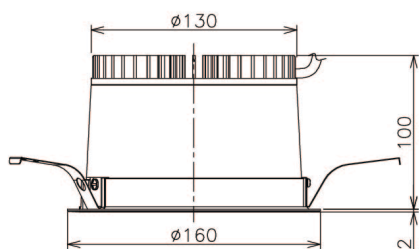

Item no. DD138-2060MB9030

Series Name: Cledy spark (Normal cone)
(DD138)

Installation	Recessed mount	
Type	High-efficiency	Fixed
	downlight $\Phi 150$	
Fixture wattage	20W	
Beam angle	58deg	
Color Temp.	3000K	
CRI	Ra>90	
Luminous	2131 lm	
Body	Die-cast aluminum alloy	
Body finish	N/A	
Trim finish	Black	
Reflector finish	Mirror	
IP Rate	IP20	
Light source	COB module	
Input Voltage	AC220~240V	
Dimming Type	Non-Dimmable	
Certificate	CE,CCC	
Cut Hole	150	

Height (Weight)	
48.5W	130 (1.3kg)
41.0W	130 (1.3kg)
28.0W	130 (1.3kg)
23.0W	100 (1.0kg)
20.0W	100 (1.0kg)