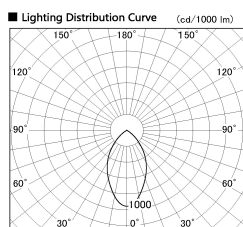

Item no. DD138-2060MB9030

Series Name: Cledy spark (Normal cone)
(DD138)

Installation	Recessed mount	
Type	High-efficiency	Fixed
	downlight $\Phi 150$	
Fixture wattage	20W	
Beam angle	58deg	
Color Temp.	3000K	
CRI	Ra>90	
Luminous	2131 lm	
Body	Die-cast aluminum alloy	
Body finish	N/A	
Trim finish	Black	
Reflector finish	Mirror	
IP Rate	IP20	
Light source	COB module	
Input Voltage	AC220~240V	
Dimming Type	Non-Dimmable	
Certificate	CE,CCC	
Cut Hole	150	

Height (Weight)	
48.5W	130 (1.3kg)
41.0W	130 (1.3kg)
28.0W	130 (1.3kg)
23.0W	100 (1.0kg)
20.0W	100 (1.0kg)