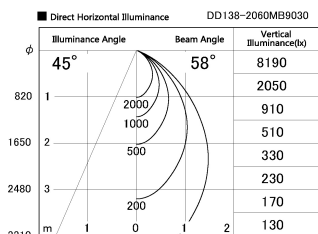

Item no. DD138-2060MB9030

Series Name: Cledy spark (Normal cone)
(DD138)

Installation	Recessed mount	
Type	High-efficiency	Fixed
	downlight $\Phi 150$	
Fixture wattage	20W	
Beam angle	58deg	
Color Temp.	3000K	
CRI	Ra>90	
Luminous	2131 lm	
Body	Die-cast aluminum alloy	
Body finish	N/A	
Trim finish	Black	
Reflector finish	Mirror	
IP Rate	IP20	
Light source	COB module	
Input Voltage	AC220~240V	
Dimming Type	Non-Dimmable	
Certificate	CE,CCC	
Cut Hole	150	

Height (Weight)	
48.5W	130 (1.3kg)
41.0W	130 (1.3kg)
28.0W	130 (1.3kg)
23.0W	100 (1.0kg)
20.0W	100 (1.0kg)