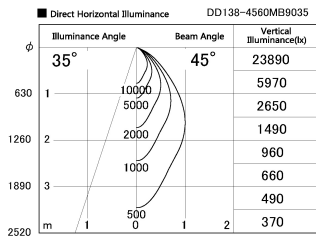

Item no. DD138-4560MB9035

Series Name: Cledy spark (Normal cone)
(DD138)

Installation	Recessed mount	
Type	High-efficiency	Fixed
	downlight Φ150	
Fixture wattage	41W	
Beam angle	36deg	
Color Temp.	3500K	
CRI	Ra>90	
Luminous	5081 lm	
Body	Die-cast aluminum alloy	
Body finish	N/A	
Trim finish	Black	
Reflector finish	Mirror	
IP Rate	IP20	
Light source	COB module	
Input Voltage	AC220~240V	
Dimming Type	Non-Dimmable	
Certificate	CE,CCC	
Cut Hole	150	

Height (Weight)	
48.5W	130 (1.3kg)
41.0W	130 (1.3kg)
28.0W	130 (1.3kg)
23.0W	100 (1.0kg)
20.0W	100 (1.0kg)