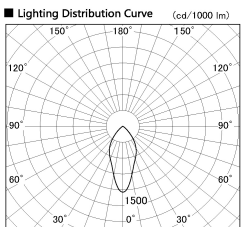

Item no. DD138-4560MB9035

Series Name: Cledy spark (Normal cone)
(DD138)

Installation	Recessed mount	
Type	High-efficiency	Fixed
	downlight Φ150	
Fixture wattage	41W	
Beam angle	36deg	
Color Temp.	3500K	
CRI	Ra>90	
Luminous	5081 lm	
Body	Die-cast aluminum alloy	
Body finish	N/A	
Trim finish	Black	
Reflector finish	Mirror	
IP Rate	IP20	
Light source	COB module	
Input Voltage	AC220~240V	
Dimming Type	Non-Dimmable	
Certificate	CE,CCC	
Cut Hole	150	

Height (Weight)	
48.5W	130 (1.3kg)
41.0W	130 (1.3kg)
28.0W	130 (1.3kg)
23.0W	100 (1.0kg)
20.0W	100 (1.0kg)