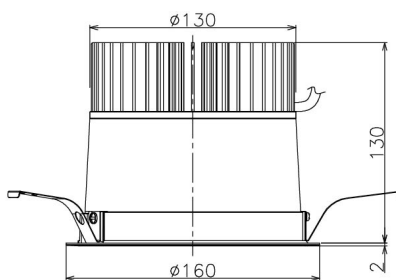

Item no. DD138-4560MB9035

Series Name: Cledy spark (Normal cone)
(DD138)

Installation	Recessed mount	
Type	High-efficiency	Fixed
	downlight Φ150	
Fixture wattage	41W	
Beam angle	36deg	
Color Temp.	3500K	
CRI	Ra>90	
Luminous	5081 lm	
Body	Die-cast aluminum alloy	
Body finish	N/A	
Trim finish	Black	
Reflector finish	Mirror	
IP Rate	IP20	
Light source	COB module	
Input Voltage	AC220~240V	
Dimming Type	Non-Dimmable	
Certificate	CE,CCC	
Cut Hole	150	

Height (Weight)	
48.5W	130 (1.3kg)
41.0W	130 (1.3kg)
28.0W	130 (1.3kg)
23.0W	100 (1.0kg)
20.0W	100 (1.0kg)