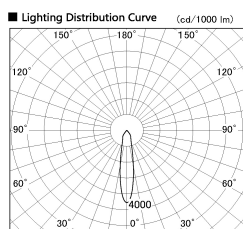

Item no. DD138-2820MB9035

Series Name: Cledy spark (Normal cone)
(DD138)

Installation	Recessed mount	
Type	High-efficiency	Fixed
	downlight Φ 150	
Fixture wattage	28W	
Beam angle	20deg	
Color Temp.	3500K	
CRI	Ra>90	
Luminous	3275 lm	
Body	Die-cast aluminum alloy	
Body finish	N/A	
Trim finish	Black	
Reflector finish	Mirror	
IP Rate	IP20	
Light source	COB module	
Input Voltage	AC220~240V	
Dimming Type	Non-Dimmable	
Certificate	CE,CCC	
Cut Hole	150	

Height (Weight)	
48.5W	130 (1.3kg)
41.0W	130 (1.3kg)
28.0W	130 (1.3kg)
23.0W	100 (1.0kg)
20.0W	100 (1.0kg)