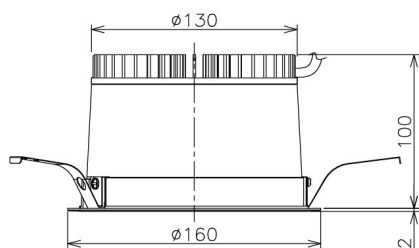

Item no. DD138-2820MB9035

Series Name: Cledy spark (Normal cone)
(DD138)

Installation	Recessed mount	
Type	High-efficiency	Fixed
	downlight Φ 150	
Fixture wattage	28W	
Beam angle	20deg	
Color Temp.	3500K	
CRI	Ra>90	
Luminous	3275 lm	
Body	Die-cast aluminum alloy	
Body finish	N/A	
Trim finish	Black	
Reflector finish	Mirror	
IP Rate	IP20	
Light source	COB module	
Input Voltage	AC220~240V	
Dimming Type	Non-Dimmable	
Certificate	CE,CCC	
Cut Hole	150	

Height (Weight)	
48.5W	130 (1.3kg)
41.0W	130 (1.3kg)
28.0W	130 (1.3kg)
23.0W	100 (1.0kg)
20.0W	100 (1.0kg)