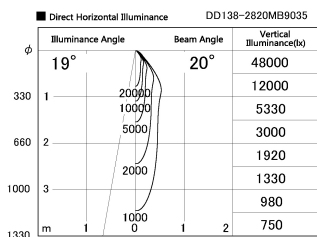

Item no. DD138-2820MB9035

Series Name: Cledy spark (Normal cone)
(DD138)

Installation	Recessed mount	
Type	High-efficiency	Fixed
	downlight Φ 150	
Fixture wattage	28W	
Beam angle	20deg	
Color Temp.	3500K	
CRI	Ra>90	
Luminous	3275 lm	
Body	Die-cast aluminum alloy	
Body finish	N/A	
Trim finish	Black	
Reflector finish	Mirror	
IP Rate	IP20	
Light source	COB module	
Input Voltage	AC220~240V	
Dimming Type	Non-Dimmable	
Certificate	CE,CCC	
Cut Hole	150	

Height (Weight)	
48.5W	130 (1.3kg)
41.0W	130 (1.3kg)
28.0W	130 (1.3kg)
23.0W	100 (1.0kg)
20.0W	100 (1.0kg)