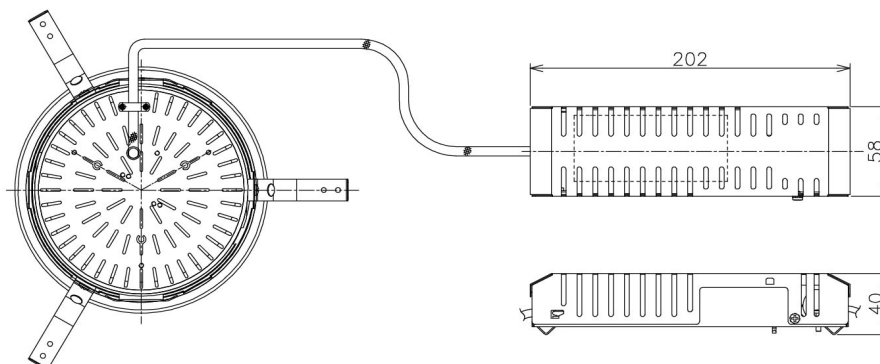

Item no. DD138-2840MB9035

Series Name: Cledy spark (Normal cone)  
(DD138)

Height (Weight)	
48.5W	130 (1.3kg)
41.0W	130 (1.3kg)
28.0W	130 (1.3kg)
23.0W	100 (1.0kg)
20.0W	100 (1.0kg)

Installation	Recessed mount	
Type	High-efficiency	Fixed
	downlight Φ150	
Fixture wattage	28W	
Beam angle	55deg	
Color Temp.	3500K	
CRI	Ra>90	
Luminous	3069 lm	
Body	Die-cast aluminum alloy	
Body finish	N/A	
Trim finish	Black	
Reflector finish	Mirror	
IP Rate	IP20	
Light source	COB module	
Input Voltage	AC220~240V	
Dimming Type	Non-Dimmable	
Certificate	CE,CCC	
Cut Hole	150	