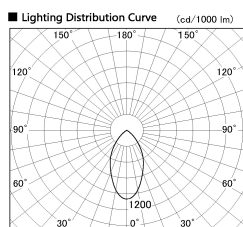

Item no. DD138-2840MB9035

Series Name: Cledy spark (Normal cone)  
(DD138)

Height (Weight)	
48.5W	130 (1.3kg)
41.0W	130 (1.3kg)
28.0W	130 (1.3kg)
23.0W	100 (1.0kg)
20.0W	100 (1.0kg)

Installation	Recessed mount	
Type	High-efficiency	Fixed
	downlight Φ150	
Fixture wattage	28W	
Beam angle	55deg	
Color Temp.	3500K	
CRI	Ra>90	
Luminous	3069 lm	
Body	Die-cast aluminum alloy	
Body finish	N/A	
Trim finish	Black	
Reflector finish	Mirror	
IP Rate	IP20	
Light source	COB module	
Input Voltage	AC220~240V	
Dimming Type	Non-Dimmable	
Certificate	CE,CCC	
Cut Hole	150	