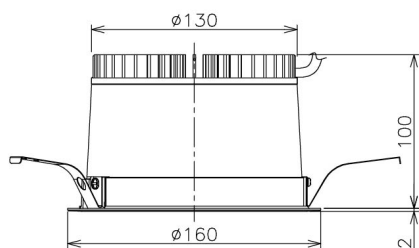

Item no. DD138-2840MB9035

Series Name: Cledy spark (Normal cone)  
(DD138)

Height (Weight)	
48.5W	130 (1.3kg)
41.0W	130 (1.3kg)
28.0W	130 (1.3kg)
23.0W	100 (1.0kg)
20.0W	100 (1.0kg)

Installation	Recessed mount	
Type	High-efficiency	Fixed
	downlight Φ150	
Fixture wattage	28W	
Beam angle	55deg	
Color Temp.	3500K	
CRI	Ra>90	
Luminous	3069 lm	
Body	Die-cast aluminum alloy	
Body finish	N/A	
Trim finish	Black	
Reflector finish	Mirror	
IP Rate	IP20	
Light source	COB module	
Input Voltage	AC220~240V	
Dimming Type	Non-Dimmable	
Certificate	CE,CCC	
Cut Hole	150	