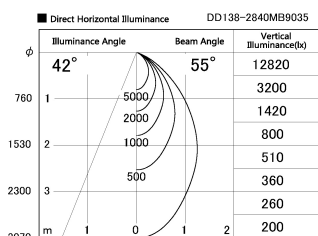

Item no. DD138-2840MB9035

Series Name: Cledy spark (Normal cone)  
(DD138)

Height (Weight)	
48.5W	130 (1.3kg)
41.0W	130 (1.3kg)
28.0W	130 (1.3kg)
23.0W	100 (1.0kg)
20.0W	100 (1.0kg)

Installation	Recessed mount	
Type	High-efficiency	Fixed
	downlight Φ150	
Fixture wattage	28W	
Beam angle	55deg	
Color Temp.	3500K	
CRI	Ra>90	
Luminous	3069 lm	
Body	Die-cast aluminum alloy	
Body finish	N/A	
Trim finish	Black	
Reflector finish	Mirror	
IP Rate	IP20	
Light source	COB module	
Input Voltage	AC220~240V	
Dimming Type	Non-Dimmable	
Certificate	CE,CCC	
Cut Hole	150	