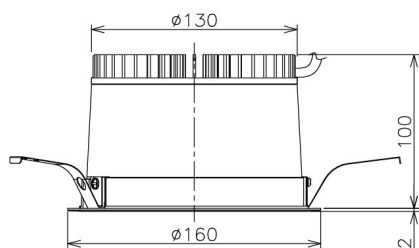

Item no. DD138-2860MB9035

Series Name: Cledy spark (Normal cone)
(DD138)

Installation	Recessed mount	
Type	High-efficiency	Fixed
	downlight Φ150	
Fixture wattage	28W	
Beam angle	59deg	
Color Temp.	3500K	
CRI	Ra>90	
Luminous	3241 lm	
Body	Die-cast aluminum alloy	
Body finish	N/A	
Trim finish	Black	
Reflector finish	Mirror	
IP Rate	IP20	
Light source	COB module	
Input Voltage	AC220~240V	
Dimming Type	Non-Dimmable	
Certificate	CE,CCC	
Cut Hole	150	

Height (Weight)	
48.5W	130 (1.3kg)
41.0W	130 (1.3kg)
28.0W	130 (1.3kg)
23.0W	100 (1.0kg)
20.0W	100 (1.0kg)