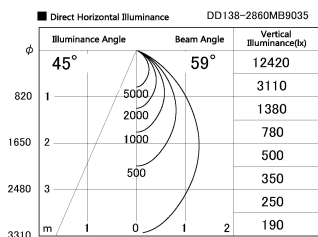

Item no. DD138-2860MB9035

Series Name: Cledy spark (Normal cone)
(DD138)

Installation	Recessed mount	
Type	High-efficiency	Fixed
	downlight Φ150	
Fixture wattage	28W	
Beam angle	59deg	
Color Temp.	3500K	
CRI	Ra>90	
Luminous	3241 lm	
Body	Die-cast aluminum alloy	
Body finish	N/A	
Trim finish	Black	
Reflector finish	Mirror	
IP Rate	IP20	
Light source	COB module	
Input Voltage	AC220~240V	
Dimming Type	Non-Dimmable	
Certificate	CE,CCC	
Cut Hole	150	

Height (Weight)	
48.5W	130 (1.3kg)
41.0W	130 (1.3kg)
28.0W	130 (1.3kg)
23.0W	100 (1.0kg)
20.0W	100 (1.0kg)