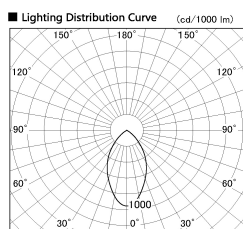

Item no. DD138-2860MB9035

Series Name: Cledy spark (Normal cone)
(DD138)

Installation	Recessed mount	
Type	High-efficiency	Fixed
	downlight Φ150	
Fixture wattage	28W	
Beam angle	59deg	
Color Temp.	3500K	
CRI	Ra>90	
Luminous	3241 lm	
Body	Die-cast aluminum alloy	
Body finish	N/A	
Trim finish	Black	
Reflector finish	Mirror	
IP Rate	IP20	
Light source	COB module	
Input Voltage	AC220~240V	
Dimming Type	Non-Dimmable	
Certificate	CE,CCC	
Cut Hole	150	

Height (Weight)	
48.5W	130 (1.3kg)
41.0W	130 (1.3kg)
28.0W	130 (1.3kg)
23.0W	100 (1.0kg)
20.0W	100 (1.0kg)