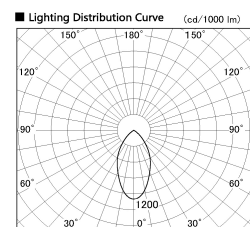

Item no. DD138-2540MB9035

Series Name: Cledy spark (Normal cone)
(DD138)

| | | |
|------------------|-------------------------|-------|
| Installation | Recessed mount | |
| Type | High-efficiency | Fixed |
| | downlight Φ150 | |
| Fixture wattage | 23W | |
| Beam angle | 55deg | |
| Color Temp. | 3500K | |
| CRI | Ra>90 | |
| Luminous | 2670 lm | |
| Body | Die-cast aluminum alloy | |
| Body finish | N/A | |
| Trim finish | Black | |
| Reflector finish | Mirror | |
| IP Rate | IP20 | |
| Light source | COB module | |
| Input Voltage | AC220~240V | |
| Dimming Type | Non-Dimmable | |
| Certificate | CE,CCC | |
| Cut Hole | 150 | |

| Height (Weight) | |
|-----------------|-------------|
| 48.5W | 130 (1.3kg) |
| 41.0W | 130 (1.3kg) |
| 28.0W | 130 (1.3kg) |
| 23.0W | 100 (1.0kg) |
| 20.0W | 100 (1.0kg) |