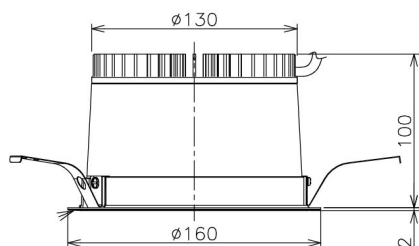

Item no. DD138-2540MB9035

Series Name: Cledy spark (Normal cone)
(DD138)

| | | |
|------------------|-------------------------|-------|
| Installation | Recessed mount | |
| Type | High-efficiency | Fixed |
| | downlight Φ150 | |
| Fixture wattage | 23W | |
| Beam angle | 55deg | |
| Color Temp. | 3500K | |
| CRI | Ra>90 | |
| Luminous | 2670 lm | |
| Body | Die-cast aluminum alloy | |
| Body finish | N/A | |
| Trim finish | Black | |
| Reflector finish | Mirror | |
| IP Rate | IP20 | |
| Light source | COB module | |
| Input Voltage | AC220~240V | |
| Dimming Type | Non-Dimmable | |
| Certificate | CE,CCC | |
| Cut Hole | 150 | |

| Height (Weight) | |
|-----------------|-------------|
| 48.5W | 130 (1.3kg) |
| 41.0W | 130 (1.3kg) |
| 28.0W | 130 (1.3kg) |
| 23.0W | 100 (1.0kg) |
| 20.0W | 100 (1.0kg) |