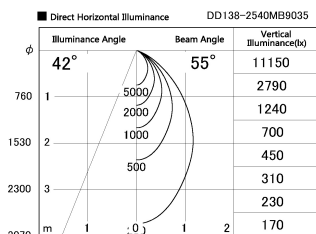

Item no. DD138-2540MB9035

Series Name: Cledy spark (Normal cone)
(DD138)

| | | |
|------------------|-------------------------|-------|
| Installation | Recessed mount | |
| Type | High-efficiency | Fixed |
| | downlight Φ150 | |
| Fixture wattage | 23W | |
| Beam angle | 55deg | |
| Color Temp. | 3500K | |
| CRI | Ra>90 | |
| Luminous | 2670 lm | |
| Body | Die-cast aluminum alloy | |
| Body finish | N/A | |
| Trim finish | Black | |
| Reflector finish | Mirror | |
| IP Rate | IP20 | |
| Light source | COB module | |
| Input Voltage | AC220~240V | |
| Dimming Type | Non-Dimmable | |
| Certificate | CE,CCC | |
| Cut Hole | 150 | |

| Height (Weight) | |
|-----------------|-------------|
| 48.5W | 130 (1.3kg) |
| 41.0W | 130 (1.3kg) |
| 28.0W | 130 (1.3kg) |
| 23.0W | 100 (1.0kg) |
| 20.0W | 100 (1.0kg) |