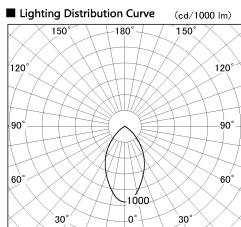

Item no. DD138-2560MB9035

Series Name: Cledy spark (Normal cone)
(DD138)

Installation	Recessed mount	
Type	High-efficiency	Fixed
	downlight Φ 150	
Fixture wattage	23W	
Beam angle	59deg	
Color Temp.	3500K	
CRI	Ra>90	
Luminous	2820 lm	
Body	Die-cast aluminum alloy	
Body finish	N/A	
Trim finish	Black	
Reflector finish	Mirror	
IP Rate	IP20	
Light source	COB module	
Input Voltage	AC220~240V	
Dimming Type	Non-Dimmable	
Certificate	CE,CCC	
Cut Hole	150	

Height (Weight)	
48.5W	130 (1.3kg)
41.0W	130 (1.3kg)
28.0W	130 (1.3kg)
23.0W	100 (1.0kg)
20.0W	100 (1.0kg)