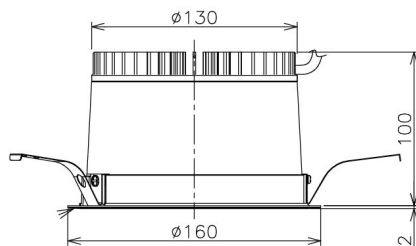

Item no. DD138-2560MB9035

Series Name: Cledy spark (Normal cone)
(DD138)

Installation	Recessed mount	
Type	High-efficiency	Fixed
	downlight Φ 150	
Fixture wattage	23W	
Beam angle	59deg	
Color Temp.	3500K	
CRI	Ra>90	
Luminous	2820 lm	
Body	Die-cast aluminum alloy	
Body finish	N/A	
Trim finish	Black	
Reflector finish	Mirror	
IP Rate	IP20	
Light source	COB module	
Input Voltage	AC220~240V	
Dimming Type	Non-Dimmable	
Certificate	CE,CCC	
Cut Hole	150	

Height (Weight)	
48.5W	130 (1.3kg)
41.0W	130 (1.3kg)
28.0W	130 (1.3kg)
23.0W	100 (1.0kg)
20.0W	100 (1.0kg)