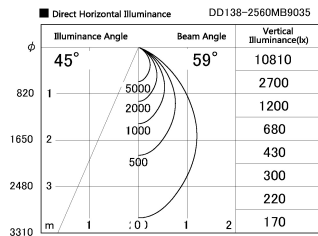

Item no. DD138-2560MB9035

Series Name: Cledy spark (Normal cone)
(DD138)

Installation	Recessed mount	
Type	High-efficiency	Fixed
	downlight Φ 150	
Fixture wattage	23W	
Beam angle	59deg	
Color Temp.	3500K	
CRI	Ra>90	
Luminous	2820 lm	
Body	Die-cast aluminum alloy	
Body finish	N/A	
Trim finish	Black	
Reflector finish	Mirror	
IP Rate	IP20	
Light source	COB module	
Input Voltage	AC220~240V	
Dimming Type	Non-Dimmable	
Certificate	CE,CCC	
Cut Hole	150	

Height (Weight)	
48.5W	130 (1.3kg)
41.0W	130 (1.3kg)
28.0W	130 (1.3kg)
23.0W	100 (1.0kg)
20.0W	100 (1.0kg)