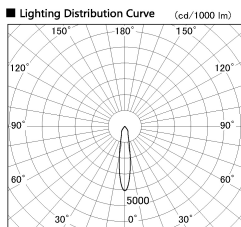

Item no. DD138-2020MB9035

Series Name: Cledy spark (Normal cone)
(DD138)

Installation	Recessed mount	
Type	High-efficiency downlight Φ150	Fixed
Fixture wattage	20W	
Beam angle	19deg	
Color Temp.	3500K	
CRI	Ra>90	
Luminous	2135 lm	
Body	Die-cast aluminum alloy	
Body finish	N/A	
Trim finish	Black	
Reflector finish	Mirror	
IP Rate	IP20	
Light source	COB module	
Input Voltage	AC220~240V	
Dimming Type	Non-Dimmable	
Certificate	CE,CCC	
Cut Hole	150	

Height (Weight)	
48.5W	130 (1.3kg)
41.0W	130 (1.3kg)
28.0W	130 (1.3kg)
23.0W	100 (1.0kg)
20.0W	100 (1.0kg)