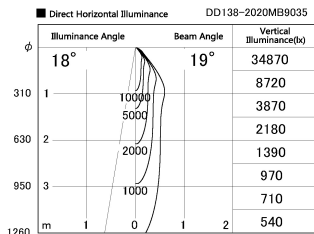

Item no. DD138-2020MB9035

Series Name: Cledy spark (Normal cone)
(DD138)

Installation	Recessed mount	
Type	High-efficiency downlight Φ150	Fixed
Fixture wattage	20W	
Beam angle	19deg	
Color Temp.	3500K	
CRI	Ra>90	
Luminous	2135 lm	
Body	Die-cast aluminum alloy	
Body finish	N/A	
Trim finish	Black	
Reflector finish	Mirror	
IP Rate	IP20	
Light source	COB module	
Input Voltage	AC220~240V	
Dimming Type	Non-Dimmable	
Certificate	CE,CCC	
Cut Hole	150	

Height (Weight)	
48.5W	130 (1.3kg)
41.0W	130 (1.3kg)
28.0W	130 (1.3kg)
23.0W	100 (1.0kg)
20.0W	100 (1.0kg)