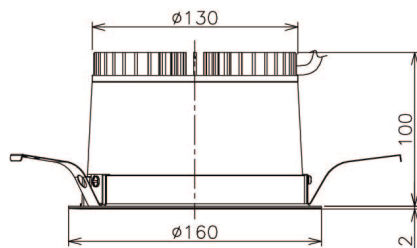

Item no. DD138-2020MB9035

Series Name: Cledy spark (Normal cone)
(DD138)

Installation	Recessed mount	
Type	High-efficiency downlight Φ150	Fixed
Fixture wattage	20W	
Beam angle	19deg	
Color Temp.	3500K	
CRI	Ra>90	
Luminous	2135 lm	
Body	Die-cast aluminum alloy	
Body finish	N/A	
Trim finish	Black	
Reflector finish	Mirror	
IP Rate	IP20	
Light source	COB module	
Input Voltage	AC220~240V	
Dimming Type	Non-Dimmable	
Certificate	CE,CCC	
Cut Hole	150	

Height (Weight)	
48.5W	130 (1.3kg)
41.0W	130 (1.3kg)
28.0W	130 (1.3kg)
23.0W	100 (1.0kg)
20.0W	100 (1.0kg)