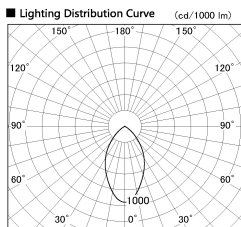

Item no. DD138-2060MB9035

Series Name: Cledy spark (Normal cone)
(DD138)

Installation	Recessed mount	
Type	High-efficiency	Fixed
	downlight $\Phi 150$	
Fixture wattage	20W	
Beam angle	58deg	
Color Temp.	3500K	
CRI	Ra>90	
Luminous	2110 lm	
Body	Die-cast aluminum alloy	
Body finish	N/A	
Trim finish	Black	
Reflector finish	Mirror	
IP Rate	IP20	
Light source	COB module	
Input Voltage	AC220~240V	
Dimming Type	Non-Dimmable	
Certificate	CE,CCC	
Cut Hole	150	

Height (Weight)	
48.5W	130 (1.3kg)
41.0W	130 (1.3kg)
28.0W	130 (1.3kg)
23.0W	100 (1.0kg)
20.0W	100 (1.0kg)