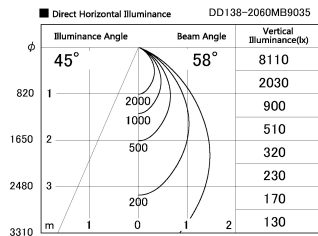

Item no. DD138-2060MB9035

Series Name: Cledy spark (Normal cone)
(DD138)

Installation	Recessed mount	
Type	High-efficiency	Fixed
	downlight $\Phi 150$	
Fixture wattage	20W	
Beam angle	58deg	
Color Temp.	3500K	
CRI	Ra>90	
Luminous	2110 lm	
Body	Die-cast aluminum alloy	
Body finish	N/A	
Trim finish	Black	
Reflector finish	Mirror	
IP Rate	IP20	
Light source	COB module	
Input Voltage	AC220~240V	
Dimming Type	Non-Dimmable	
Certificate	CE,CCC	
Cut Hole	150	

Height (Weight)	
48.5W	130 (1.3kg)
41.0W	130 (1.3kg)
28.0W	130 (1.3kg)
23.0W	100 (1.0kg)
20.0W	100 (1.0kg)