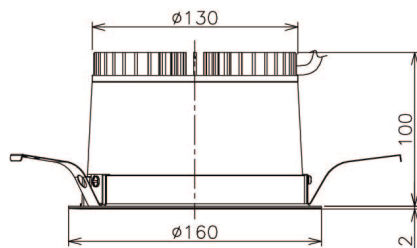

Item no. DD138-2060MB9035

Series Name: Cledy spark (Normal cone)
(DD138)

Installation	Recessed mount	
Type	High-efficiency	Fixed
	downlight $\Phi 150$	
Fixture wattage	20W	
Beam angle	58deg	
Color Temp.	3500K	
CRI	Ra>90	
Luminous	2110 lm	
Body	Die-cast aluminum alloy	
Body finish	N/A	
Trim finish	Black	
Reflector finish	Mirror	
IP Rate	IP20	
Light source	COB module	
Input Voltage	AC220~240V	
Dimming Type	Non-Dimmable	
Certificate	CE,CCC	
Cut Hole	150	

Height (Weight)	
48.5W	130 (1.3kg)
41.0W	130 (1.3kg)
28.0W	130 (1.3kg)
23.0W	100 (1.0kg)
20.0W	100 (1.0kg)