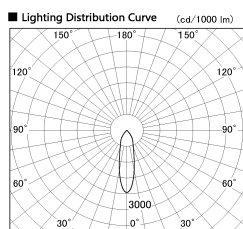

Item no. DD138-5020MB9040

Series Name: Cledy spark (Normal cone)
(DD138)

Installation	Recessed mount	
Type	High-efficiency	Fixed
	downlight Φ 150	
Fixture wattage	48.5W	
Beam angle	26deg	
Color Temp.	4000K	
CRI	Ra>90	
Luminous	6422 lm	
Body	Die-cast aluminum alloy	
Body finish	N/A	
Trim finish	Black	
Reflector finish	Mirror	
IP Rate	IP20	
Light source	COB module	
Input Voltage	AC220~240V	
Dimming Type	Non-Dimmable	
Certificate	CE,CCC	
Cut Hole	150	

Height (Weight)	
48.5W	130 (1.3kg)
41.0W	130 (1.3kg)
28.0W	130 (1.3kg)
23.0W	100 (1.0kg)
20.0W	100 (1.0kg)