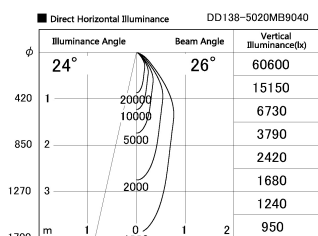

Item no. DD138-5020MB9040

Series Name: Cledy spark (Normal cone)
(DD138)

Installation	Recessed mount	
Type	High-efficiency	Fixed
	downlight Φ 150	
Fixture wattage	48.5W	
Beam angle	26deg	
Color Temp.	4000K	
CRI	Ra>90	
Luminous	6422 lm	
Body	Die-cast aluminum alloy	
Body finish	N/A	
Trim finish	Black	
Reflector finish	Mirror	
IP Rate	IP20	
Light source	COB module	
Input Voltage	AC220~240V	
Dimming Type	Non-Dimmable	
Certificate	CE,CCC	
Cut Hole	150	

Height (Weight)	
48.5W	130 (1.3kg)
41.0W	130 (1.3kg)
28.0W	130 (1.3kg)
23.0W	100 (1.0kg)
20.0W	100 (1.0kg)