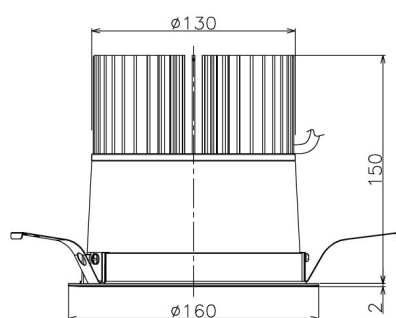

Item no. DD138-5020MB9040

Series Name: Cledy spark (Normal cone)
(DD138)

Installation	Recessed mount	
Type	High-efficiency	Fixed
	downlight Φ 150	
Fixture wattage	48.5W	
Beam angle	26deg	
Color Temp.	4000K	
CRI	Ra>90	
Luminous	6422 lm	
Body	Die-cast aluminum alloy	
Body finish	N/A	
Trim finish	Black	
Reflector finish	Mirror	
IP Rate	IP20	
Light source	COB module	
Input Voltage	AC220~240V	
Dimming Type	Non-Dimmable	
Certificate	CE,CCC	
Cut Hole	150	

Height (Weight)	
48.5W	130 (1.3kg)
41.0W	130 (1.3kg)
28.0W	130 (1.3kg)
23.0W	100 (1.0kg)
20.0W	100 (1.0kg)