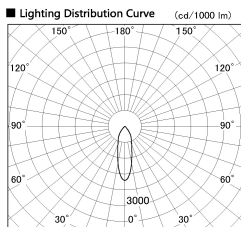

Item no. DD138-5040MB9040

Series Name: Cledy spark (Normal cone)  
(DD138)

Installation	Recessed mount	
Type	High-efficiency	Fixed
	downlight Φ150	
Fixture wattage	48.5W	
Beam angle	29deg	
Color Temp.	4000K	
CRI	Ra>90	
Luminous	6403 lm	
Body	Die-castaluminumalloy	
Body finish	N/A	
Trim finish	Black	
Reflector finish	Mirror	
IP Rate	IP20	
Light source	COB module	
Input Voltage	AC220~240V	
Dimming Type	Non-Dimmable	
Certificate	CE,CCC	
Cut Hole	150	

Height (Weight)	
48.5W	130 (1.3kg)
41.0W	130 (1.3kg)
28.0W	130 (1.3kg)
23.0W	100 (1.0kg)
20.0W	100 (1.0kg)