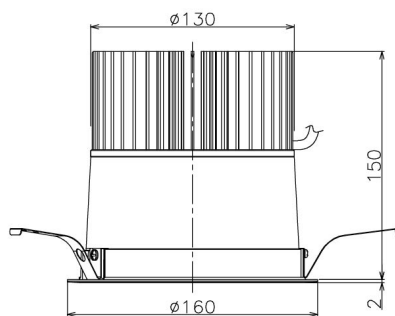

Item no. DD138-5040MB9040

Series Name: Cledy spark (Normal cone)  
(DD138)

Installation	Recessed mount	
Type	High-efficiency	Fixed
	downlight Φ150	
Fixture wattage	48.5W	
Beam angle	29deg	
Color Temp.	4000K	
CRI	Ra>90	
Luminous	6403 lm	
Body	Die-castaluminumalloy	
Body finish	N/A	
Trim finish	Black	
Reflector finish	Mirror	
IP Rate	IP20	
Light source	COB module	
Input Voltage	AC220~240V	
Dimming Type	Non-Dimmable	
Certificate	CE,CCC	
Cut Hole	150	

Height (Weight)	
48.5W	130 (1.3kg)
41.0W	130 (1.3kg)
28.0W	130 (1.3kg)
23.0W	100 (1.0kg)
20.0W	100 (1.0kg)