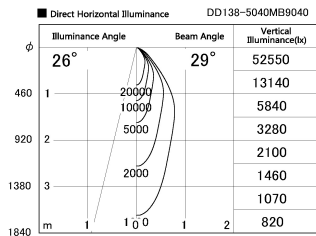

Item no. DD138-5040MB9040

Series Name: Cledy spark (Normal cone)  
(DD138)

Installation	Recessed mount	
Type	High-efficiency	Fixed
	downlight Φ150	
Fixture wattage	48.5W	
Beam angle	29deg	
Color Temp.	4000K	
CRI	Ra>90	
Luminous	6403 lm	
Body	Die-castaluminumalloy	
Body finish	N/A	
Trim finish	Black	
Reflector finish	Mirror	
IP Rate	IP20	
Light source	COB module	
Input Voltage	AC220~240V	
Dimming Type	Non-Dimmable	
Certificate	CE,CCC	
Cut Hole	150	

Height (Weight)	
48.5W	130 (1.3kg)
41.0W	130 (1.3kg)
28.0W	130 (1.3kg)
23.0W	100 (1.0kg)
20.0W	100 (1.0kg)