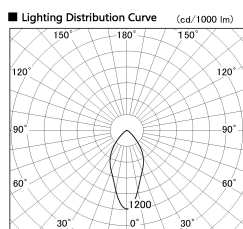

Item no. DD138-5060MB9040

Series Name: Cledy spark (Normal cone)  
(DD138)

Installation	Recessed mount	
Type	High-efficiency	Fixed
	downlight Φ150	
Fixture wattage	48.5W	
Beam angle	40deg	
Color Temp.	4000K	
CRI	Ra>90	
Luminous	6911 lm	
Body	Die-cast aluminum alloy	
Body finish	N/A	
Trim finish	Black	
Reflector finish	Mirror	
IP Rate	IP20	
Light source	COB module	
Input Voltage	AC220~240V	
Dimming Type	Non-Dimmable	
Certificate	CE,CCC	
Cut Hole	150	

Height (Weight)	
48.5W	130 (1.3kg)
41.0W	130 (1.3kg)
28.0W	130 (1.3kg)
23.0W	100 (1.0kg)
20.0W	100 (1.0kg)