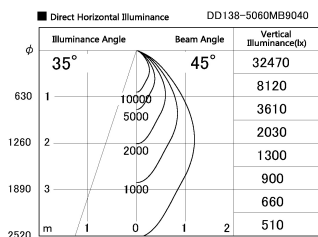

Item no. DD138-5060MB9040

Series Name: Cledy spark (Normal cone)  
(DD138)

Installation	Recessed mount	
Type	High-efficiency	Fixed
	downlight Φ150	
Fixture wattage	48.5W	
Beam angle	40deg	
Color Temp.	4000K	
CRI	Ra>90	
Luminous	6911 lm	
Body	Die-cast aluminum alloy	
Body finish	N/A	
Trim finish	Black	
Reflector finish	Mirror	
IP Rate	IP20	
Light source	COB module	
Input Voltage	AC220~240V	
Dimming Type	Non-Dimmable	
Certificate	CE,CCC	
Cut Hole	150	

Height (Weight)	
48.5W	130 (1.3kg)
41.0W	130 (1.3kg)
28.0W	130 (1.3kg)
23.0W	100 (1.0kg)
20.0W	100 (1.0kg)