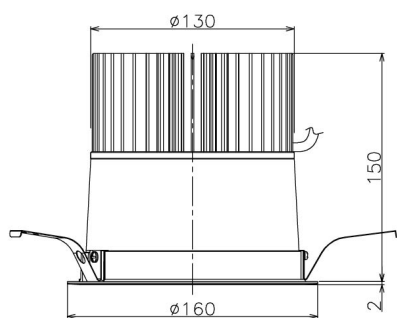

Item no. DD138-5060MB9040

Series Name: Cledy spark (Normal cone)  
(DD138)

Installation	Recessed mount	
Type	High-efficiency	Fixed
	downlight Φ150	
Fixture wattage	48.5W	
Beam angle	40deg	
Color Temp.	4000K	
CRI	Ra>90	
Luminous	6911 lm	
Body	Die-cast aluminum alloy	
Body finish	N/A	
Trim finish	Black	
Reflector finish	Mirror	
IP Rate	IP20	
Light source	COB module	
Input Voltage	AC220~240V	
Dimming Type	Non-Dimmable	
Certificate	CE,CCC	
Cut Hole	150	

Height (Weight)	
48.5W	130 (1.3kg)
41.0W	130 (1.3kg)
28.0W	130 (1.3kg)
23.0W	100 (1.0kg)
20.0W	100 (1.0kg)