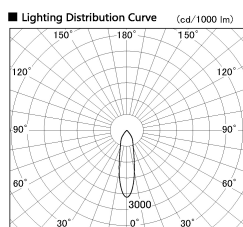

Item no. DD138-4520MB9040

Series Name: Cledy spark (Normal cone)
(DD138)

Installation	Recessed mount	
Type	High-efficiency	Fixed
	downlight Φ150	
Fixture wattage	41W	
Beam angle	25deg	
Color Temp.	4000K	
CRI	Ra>90	
Luminous	4807 lm	
Body	Die-cast aluminum alloy	
Body finish	N/A	
Trim finish	Black	
Reflector finish	Mirror	
IP Rate	IP20	
Light source	COB module	
Input Voltage	AC220~240V	
Dimming Type	Non-Dimmable	
Certificate	CE,CCC	
Cut Hole	150	

Height (Weight)	
48.5W	130 (1.3kg)
41.0W	130 (1.3kg)
28.0W	130 (1.3kg)
23.0W	100 (1.0kg)
20.0W	100 (1.0kg)