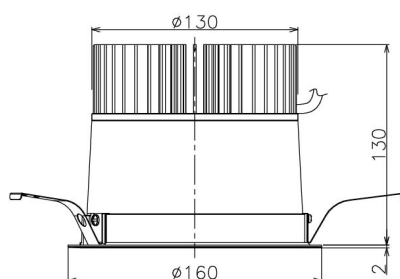

Item no. DD138-4520MB9040

Series Name: Cledy spark (Normal cone)
(DD138)

Installation	Recessed mount	
Type	High-efficiency	Fixed
	downlight Φ150	
Fixture wattage	41W	
Beam angle	25deg	
Color Temp.	4000K	
CRI	Ra>90	
Luminous	4807 lm	
Body	Die-cast aluminum alloy	
Body finish	N/A	
Trim finish	Black	
Reflector finish	Mirror	
IP Rate	IP20	
Light source	COB module	
Input Voltage	AC220~240V	
Dimming Type	Non-Dimmable	
Certificate	CE,CCC	
Cut Hole	150	

Height (Weight)	
48.5W	130 (1.3kg)
41.0W	130 (1.3kg)
28.0W	130 (1.3kg)
23.0W	100 (1.0kg)
20.0W	100 (1.0kg)