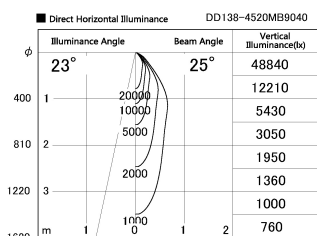

Item no. DD138-4520MB9040

Series Name: Cledy spark (Normal cone)
(DD138)

Installation	Recessed mount	
Type	High-efficiency	Fixed
	downlight Φ150	
Fixture wattage	41W	
Beam angle	25deg	
Color Temp.	4000K	
CRI	Ra>90	
Luminous	4807 lm	
Body	Die-cast aluminum alloy	
Body finish	N/A	
Trim finish	Black	
Reflector finish	Mirror	
IP Rate	IP20	
Light source	COB module	
Input Voltage	AC220~240V	
Dimming Type	Non-Dimmable	
Certificate	CE,CCC	
Cut Hole	150	

Height (Weight)	
48.5W	130 (1.3kg)
41.0W	130 (1.3kg)
28.0W	130 (1.3kg)
23.0W	100 (1.0kg)
20.0W	100 (1.0kg)