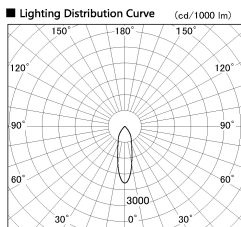

Item no. DD138-4540MB9040

Series Name: Cledy spark (Normal cone)
(DD138)

Installation	Recessed mount	
Type	High-efficiency	Fixed
	downlight Φ 150	
Fixture wattage	41W	
Beam angle	28deg	
Color Temp.	4000K	
CRI	Ra>90	
Luminous	4797 lm	
Body	Die-cast aluminum alloy	
Body finish	N/A	
Trim finish	Black	
Reflector finish	Mirror	
IP Rate	IP20	
Light source	COB module	
Input Voltage	AC220~240V	
Dimming Type	Non-Dimmable	
Certificate	CE,CCC	
Cut Hole	150	

Height (Weight)	
48.5W	130 (1.3kg)
41.0W	130 (1.3kg)
28.0W	130 (1.3kg)
23.0W	100 (1.0kg)
20.0W	100 (1.0kg)