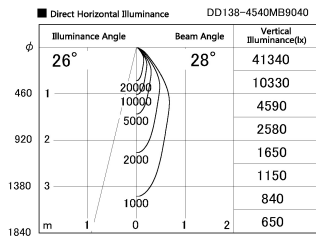

Item no. DD138-4540MB9040

Series Name: Cledy spark (Normal cone)
(DD138)

Installation	Recessed mount	
Type	High-efficiency	Fixed
	downlight Φ 150	
Fixture wattage	41W	
Beam angle	28deg	
Color Temp.	4000K	
CRI	Ra>90	
Luminous	4797 lm	
Body	Die-cast aluminum alloy	
Body finish	N/A	
Trim finish	Black	
Reflector finish	Mirror	
IP Rate	IP20	
Light source	COB module	
Input Voltage	AC220~240V	
Dimming Type	Non-Dimmable	
Certificate	CE,CCC	
Cut Hole	150	

Height (Weight)	
48.5W	130 (1.3kg)
41.0W	130 (1.3kg)
28.0W	130 (1.3kg)
23.0W	100 (1.0kg)
20.0W	100 (1.0kg)