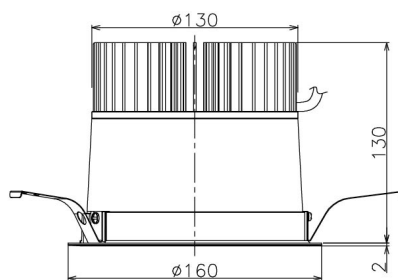

Item no. DD138-4540MB9040

Series Name: Cledy spark (Normal cone)
(DD138)

Installation	Recessed mount	
Type	High-efficiency	Fixed
	downlight Φ 150	
Fixture wattage	41W	
Beam angle	28deg	
Color Temp.	4000K	
CRI	Ra>90	
Luminous	4797 lm	
Body	Die-cast aluminum alloy	
Body finish	N/A	
Trim finish	Black	
Reflector finish	Mirror	
IP Rate	IP20	
Light source	COB module	
Input Voltage	AC220~240V	
Dimming Type	Non-Dimmable	
Certificate	CE,CCC	
Cut Hole	150	

Height (Weight)	
48.5W	130 (1.3kg)
41.0W	130 (1.3kg)
28.0W	130 (1.3kg)
23.0W	100 (1.0kg)
20.0W	100 (1.0kg)