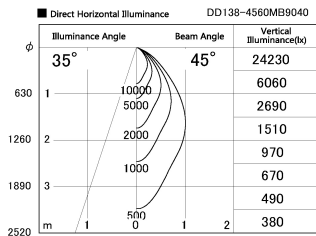

Item no. DD138-4560MB9040

Series Name: Cledy spark (Normal cone)  
(DD138)

Installation	Recessed mount	
Type	High-efficiency	Fixed
	downlight Φ150	
Fixture wattage	41W	
Beam angle	36deg	
Color Temp.	4000K	
CRI	Ra>90	
Luminous	5153 lm	
Body	Die-cast aluminum alloy	
Body finish	N/A	
Trim finish	Black	
Reflector finish	Mirror	
IP Rate	IP20	
Light source	COB module	
Input Voltage	AC220~240V	
Dimming Type	Non-Dimmable	
Certificate	CE,CCC	
Cut Hole	150	

Height (Weight)	
48.5W	130 (1.3kg)
41.0W	130 (1.3kg)
28.0W	130 (1.3kg)
23.0W	100 (1.0kg)
20.0W	100 (1.0kg)