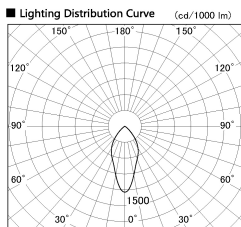

Item no. DD138-4560MB9040

Series Name: Cledy spark (Normal cone)  
(DD138)

Installation	Recessed mount	
Type	High-efficiency	Fixed
	downlight Φ150	
Fixture wattage	41W	
Beam angle	36deg	
Color Temp.	4000K	
CRI	Ra>90	
Luminous	5153 lm	
Body	Die-cast aluminum alloy	
Body finish	N/A	
Trim finish	Black	
Reflector finish	Mirror	
IP Rate	IP20	
Light source	COB module	
Input Voltage	AC220~240V	
Dimming Type	Non-Dimmable	
Certificate	CE,CCC	
Cut Hole	150	

Height (Weight)	
48.5W	130 (1.3kg)
41.0W	130 (1.3kg)
28.0W	130 (1.3kg)
23.0W	100 (1.0kg)
20.0W	100 (1.0kg)