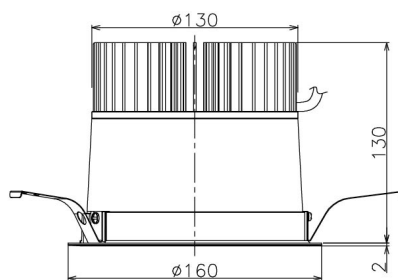

Item no. DD138-4560MB9040

Series Name: Cledy spark (Normal cone)  
(DD138)

Installation	Recessed mount	
Type	High-efficiency	Fixed
	downlight Φ150	
Fixture wattage	41W	
Beam angle	36deg	
Color Temp.	4000K	
CRI	Ra>90	
Luminous	5153 lm	
Body	Die-cast aluminum alloy	
Body finish	N/A	
Trim finish	Black	
Reflector finish	Mirror	
IP Rate	IP20	
Light source	COB module	
Input Voltage	AC220~240V	
Dimming Type	Non-Dimmable	
Certificate	CE,CCC	
Cut Hole	150	

Height (Weight)	
48.5W	130 (1.3kg)
41.0W	130 (1.3kg)
28.0W	130 (1.3kg)
23.0W	100 (1.0kg)
20.0W	100 (1.0kg)