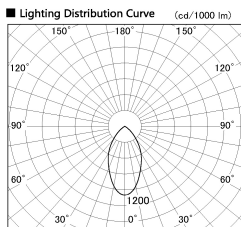

Item no. DD138-2840MB9040

Series Name: Cledy spark (Normal cone)
(DD138)

Installation	Recessed mount	
Type	High-efficiency	Fixed
	downlight Φ150	
Fixture wattage	28W	
Beam angle	55deg	
Color Temp.	4000K	
CRI	Ra>90	
Luminous	3112 lm	
Body	Die-cast aluminum alloy	
Body finish	N/A	
Trim finish	Black	
Reflector finish	Mirror	
IP Rate	IP20	
Light source	COB module	
Input Voltage	AC220~240V	
Dimming Type	Non-Dimmable	
Certificate	CE,CCC	
Cut Hole	150	

Height (Weight)	
48.5W	130 (1.3kg)
41.0W	130 (1.3kg)
28.0W	130 (1.3kg)
23.0W	100 (1.0kg)
20.0W	100 (1.0kg)