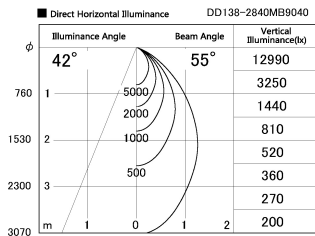

Item no. DD138-2840MB9040

Series Name: Cledy spark (Normal cone)
(DD138)

Installation	Recessed mount	
Type	High-efficiency	Fixed
	downlight Φ150	
Fixture wattage	28W	
Beam angle	55deg	
Color Temp.	4000K	
CRI	Ra>90	
Luminous	3112 lm	
Body	Die-cast aluminum alloy	
Body finish	N/A	
Trim finish	Black	
Reflector finish	Mirror	
IP Rate	IP20	
Light source	COB module	
Input Voltage	AC220~240V	
Dimming Type	Non-Dimmable	
Certificate	CE,CCC	
Cut Hole	150	

Height (Weight)	
48.5W	130 (1.3kg)
41.0W	130 (1.3kg)
28.0W	130 (1.3kg)
23.0W	100 (1.0kg)
20.0W	100 (1.0kg)