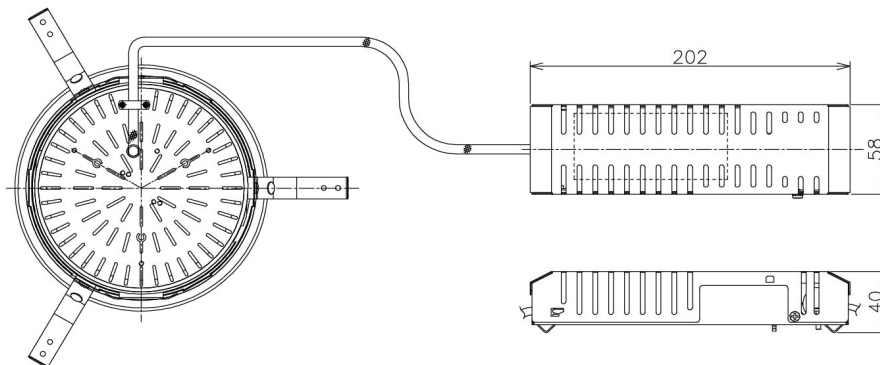

Item no. DD138-2840MB9040

Series Name: Cledy spark (Normal cone)
(DD138)

Installation	Recessed mount	
Type	High-efficiency	Fixed
	downlight Φ150	
Fixture wattage	28W	
Beam angle	55deg	
Color Temp.	4000K	
CRI	Ra>90	
Luminous	3112 lm	
Body	Die-cast aluminum alloy	
Body finish	N/A	
Trim finish	Black	
Reflector finish	Mirror	
IP Rate	IP20	
Light source	COB module	
Input Voltage	AC220~240V	
Dimming Type	Non-Dimmable	
Certificate	CE,CCC	
Cut Hole	150	

Height (Weight)	
48.5W	130 (1.3kg)
41.0W	130 (1.3kg)
28.0W	130 (1.3kg)
23.0W	100 (1.0kg)
20.0W	100 (1.0kg)