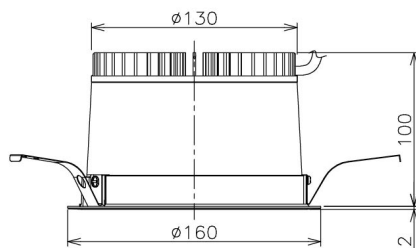

Item no. DD138-2840MB9040

Series Name: Cledy spark (Normal cone)
(DD138)

Installation	Recessed mount	
Type	High-efficiency	Fixed
	downlight Φ150	
Fixture wattage	28W	
Beam angle	55deg	
Color Temp.	4000K	
CRI	Ra>90	
Luminous	3112 lm	
Body	Die-cast aluminum alloy	
Body finish	N/A	
Trim finish	Black	
Reflector finish	Mirror	
IP Rate	IP20	
Light source	COB module	
Input Voltage	AC220~240V	
Dimming Type	Non-Dimmable	
Certificate	CE,CCC	
Cut Hole	150	

Height (Weight)	
48.5W	130 (1.3kg)
41.0W	130 (1.3kg)
28.0W	130 (1.3kg)
23.0W	100 (1.0kg)
20.0W	100 (1.0kg)