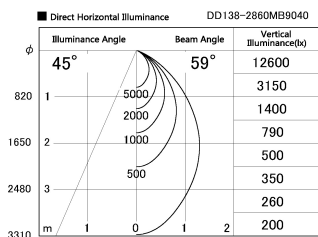

Item no. DD138-2860MB9040

Series Name: Cledy spark (Normal cone)
(DD138)

Height (Weight)	
48.5W	130 (1.3kg)
41.0W	130 (1.3kg)
28.0W	130 (1.3kg)
23.0W	100 (1.0kg)
20.0W	100 (1.0kg)

Installation	Recessed mount	
Type	High-efficiency	Fixed
	downlight Φ150	
Fixture wattage	28W	
Beam angle	59deg	
Color Temp.	4000K	
CRI	Ra>90	
Luminous	3287 lm	
Body	Die-cast aluminum alloy	
Body finish	N/A	
Trim finish	Black	
Reflector finish	Mirror	
IP Rate	IP20	
Light source	COB module	
Input Voltage	AC220~240V	
Dimming Type	Non-Dimmable	
Certificate	CE,CCC	
Cut Hole	150	