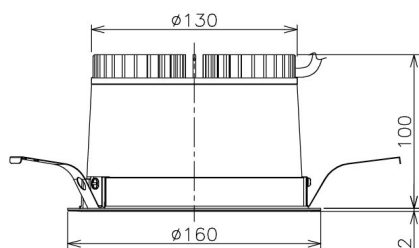

Item no. DD138-2860MB9040

Series Name: Cledy spark (Normal cone)
(DD138)

Height (Weight)	
48.5W	130 (1.3kg)
41.0W	130 (1.3kg)
28.0W	130 (1.3kg)
23.0W	100 (1.0kg)
20.0W	100 (1.0kg)

Installation	Recessed mount	
Type	High-efficiency	Fixed
	downlight Φ150	
Fixture wattage	28W	
Beam angle	59deg	
Color Temp.	4000K	
CRI	Ra>90	
Luminous	3287 lm	
Body	Die-cast aluminum alloy	
Body finish	N/A	
Trim finish	Black	
Reflector finish	Mirror	
IP Rate	IP20	
Light source	COB module	
Input Voltage	AC220~240V	
Dimming Type	Non-Dimmable	
Certificate	CE,CCC	
Cut Hole	150	