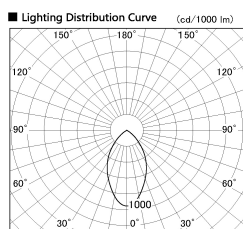

Item no. DD138-2860MB9040

Series Name: Cledy spark (Normal cone)
(DD138)

Height (Weight)	
48.5W	130 (1.3kg)
41.0W	130 (1.3kg)
28.0W	130 (1.3kg)
23.0W	100 (1.0kg)
20.0W	100 (1.0kg)

Installation	Recessed mount	
Type	High-efficiency	Fixed
	downlight Φ150	
Fixture wattage	28W	
Beam angle	59deg	
Color Temp.	4000K	
CRI	Ra>90	
Luminous	3287 lm	
Body	Die-cast aluminum alloy	
Body finish	N/A	
Trim finish	Black	
Reflector finish	Mirror	
IP Rate	IP20	
Light source	COB module	
Input Voltage	AC220~240V	
Dimming Type	Non-Dimmable	
Certificate	CE,CCC	
Cut Hole	150	