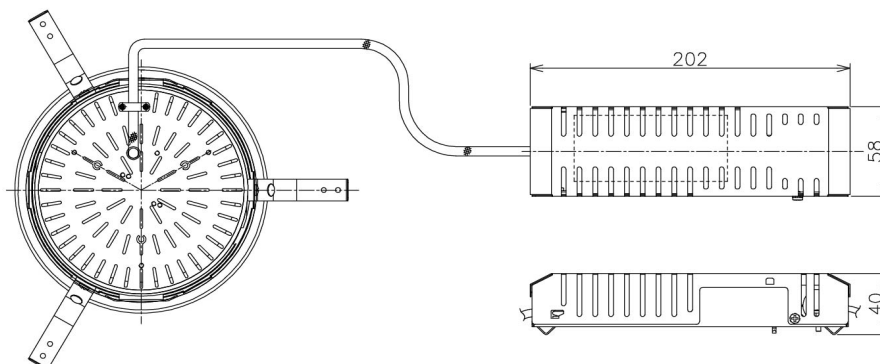

Item no. DD138-2860MB9040

Series Name: Cledy spark (Normal cone)
(DD138)

Height (Weight)	
48.5W	130 (1.3kg)
41.0W	130 (1.3kg)
28.0W	130 (1.3kg)
23.0W	100 (1.0kg)
20.0W	100 (1.0kg)

Installation	Recessed mount	
Type	High-efficiency	Fixed
	downlight Φ150	
Fixture wattage	28W	
Beam angle	59deg	
Color Temp.	4000K	
CRI	Ra>90	
Luminous	3287 lm	
Body	Die-cast aluminum alloy	
Body finish	N/A	
Trim finish	Black	
Reflector finish	Mirror	
IP Rate	IP20	
Light source	COB module	
Input Voltage	AC220~240V	
Dimming Type	Non-Dimmable	
Certificate	CE,CCC	
Cut Hole	150	