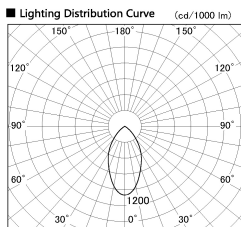

Item no. DD138-2540MB9040

Series Name: Cledy spark (Normal cone)
(DD138)

Installation	Recessed mount	
Type	High-efficiency	Fixed
	downlight Φ150	
Fixture wattage	23W	
Beam angle	55deg	
Color Temp.	4000K	
CRI	Ra>90	
Luminous	2708 lm	
Body	Die-cast aluminum alloy	
Body finish	N/A	
Trim finish	Black	
Reflector finish	Mirror	
IP Rate	IP20	
Light source	COB module	
Input Voltage	AC220~240V	
Dimming Type	Non-Dimmable	
Certificate	CE,CCC	
Cut Hole	150	

Height (Weight)	
48.5W	130 (1.3kg)
41.0W	130 (1.3kg)
28.0W	130 (1.3kg)
23.0W	100 (1.0kg)
20.0W	100 (1.0kg)