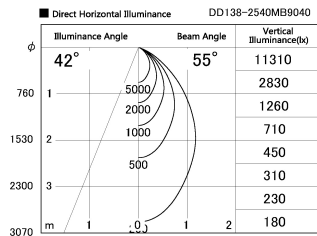

Item no. DD138-2540MB9040

Series Name: Cledy spark (Normal cone)
(DD138)

Installation	Recessed mount	
Type	High-efficiency	Fixed
	downlight Φ150	
Fixture wattage	23W	
Beam angle	55deg	
Color Temp.	4000K	
CRI	Ra>90	
Luminous	2708 lm	
Body	Die-cast aluminum alloy	
Body finish	N/A	
Trim finish	Black	
Reflector finish	Mirror	
IP Rate	IP20	
Light source	COB module	
Input Voltage	AC220~240V	
Dimming Type	Non-Dimmable	
Certificate	CE,CCC	
Cut Hole	150	

Height (Weight)	
48.5W	130 (1.3kg)
41.0W	130 (1.3kg)
28.0W	130 (1.3kg)
23.0W	100 (1.0kg)
20.0W	100 (1.0kg)