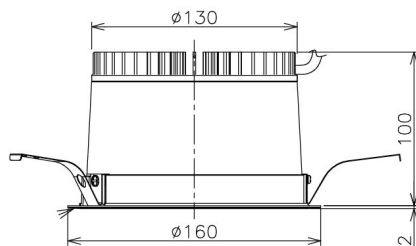

Item no. DD138-2540MB9040

Series Name: Cledy spark (Normal cone)
(DD138)

Installation	Recessed mount	
Type	High-efficiency	Fixed
	downlight Φ150	
Fixture wattage	23W	
Beam angle	55deg	
Color Temp.	4000K	
CRI	Ra>90	
Luminous	2708 lm	
Body	Die-cast aluminum alloy	
Body finish	N/A	
Trim finish	Black	
Reflector finish	Mirror	
IP Rate	IP20	
Light source	COB module	
Input Voltage	AC220~240V	
Dimming Type	Non-Dimmable	
Certificate	CE,CCC	
Cut Hole	150	

Height (Weight)	
48.5W	130 (1.3kg)
41.0W	130 (1.3kg)
28.0W	130 (1.3kg)
23.0W	100 (1.0kg)
20.0W	100 (1.0kg)