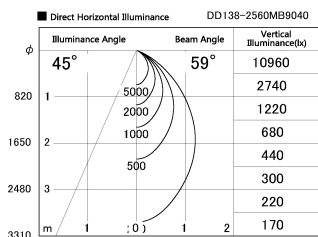

Item no. DD138-2560MB9040

Series Name: Cledy spark (Normal cone)  
(DD138)

Installation	Recessed mount	
Type	High-efficiency	Fixed
	downlight $\Phi$ 150	
Fixture wattage	23W	
Beam angle	59deg	
Color Temp.	4000K	
CRI	Ra>90	
Luminous	2859 lm	
Body	Die-cast aluminum alloy	
Body finish	N/A	
Trim finish	Black	
Reflector finish	Mirror	
IP Rate	IP20	
Light source	COB module	
Input Voltage	AC220~240V	
Dimming Type	Non-Dimmable	
Certificate	CE,CCC	
Cut Hole	150	

Height (Weight)	
48.5W	130 (1.3kg)
41.0W	130 (1.3kg)
28.0W	130 (1.3kg)
23.0W	100 (1.0kg)
20.0W	100 (1.0kg)