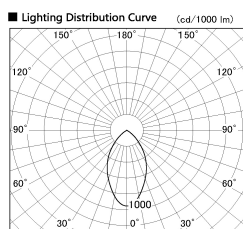

Item no. DD138-2560MB9040

Series Name: Cledy spark (Normal cone)  
(DD138)

Installation	Recessed mount	
Type	High-efficiency	Fixed
	downlight $\Phi$ 150	
Fixture wattage	23W	
Beam angle	59deg	
Color Temp.	4000K	
CRI	Ra>90	
Luminous	2859 lm	
Body	Die-cast aluminum alloy	
Body finish	N/A	
Trim finish	Black	
Reflector finish	Mirror	
IP Rate	IP20	
Light source	COB module	
Input Voltage	AC220~240V	
Dimming Type	Non-Dimmable	
Certificate	CE,CCC	
Cut Hole	150	

Height (Weight)	
48.5W	130 (1.3kg)
41.0W	130 (1.3kg)
28.0W	130 (1.3kg)
23.0W	100 (1.0kg)
20.0W	100 (1.0kg)