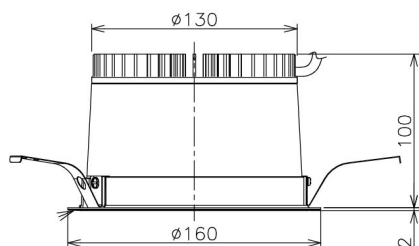

Item no. DD138-2560MB9040

Series Name: Cledy spark (Normal cone)  
(DD138)

Installation	Recessed mount	
Type	High-efficiency	Fixed
	downlight $\Phi$ 150	
Fixture wattage	23W	
Beam angle	59deg	
Color Temp.	4000K	
CRI	Ra>90	
Luminous	2859 lm	
Body	Die-cast aluminum alloy	
Body finish	N/A	
Trim finish	Black	
Reflector finish	Mirror	
IP Rate	IP20	
Light source	COB module	
Input Voltage	AC220~240V	
Dimming Type	Non-Dimmable	
Certificate	CE,CCC	
Cut Hole	150	

Height (Weight)	
48.5W	130 (1.3kg)
41.0W	130 (1.3kg)
28.0W	130 (1.3kg)
23.0W	100 (1.0kg)
20.0W	100 (1.0kg)