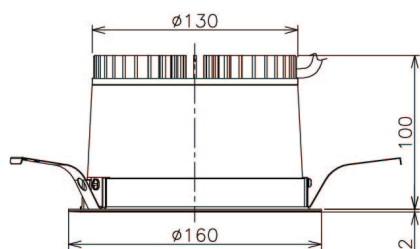

Item no. DD138-2040MB9040

Series Name: Cledy spark (Normal cone)  
(DD138)

Installation	Recessed mount	
Type	High-efficiency	Fixed
	downlight Φ150	
Fixture wattage	20W	
Beam angle	54deg	
Color Temp.	4000K	
CRI	Ra>90	
Luminous	2034 lm	
Body	Die-cast aluminum alloy	
Body finish	N/A	
Trim finish	Black	
Reflector finish	Mirror	
IP Rate	IP20	
Light source	COB module	
Input Voltage	AC220~240V	
Dimming Type	Non-Dimmable	
Certificate	CE,CCC	
Cut Hole	150	

Height (Weight)	
48.5W	130 (1.3kg)
41.0W	130 (1.3kg)
28.0W	130 (1.3kg)
23.0W	100 (1.0kg)
20.0W	100 (1.0kg)