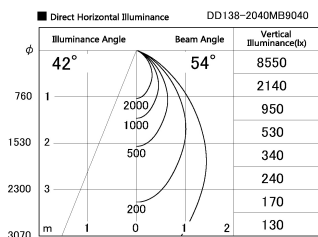

Item no. DD138-2040MB9040

Series Name: Cledy spark (Normal cone)  
(DD138)

Installation	Recessed mount	
Type	High-efficiency	Fixed
	downlight Φ150	
Fixture wattage	20W	
Beam angle	54deg	
Color Temp.	4000K	
CRI	Ra>90	
Luminous	2034 lm	
Body	Die-cast aluminum alloy	
Body finish	N/A	
Trim finish	Black	
Reflector finish	Mirror	
IP Rate	IP20	
Light source	COB module	
Input Voltage	AC220~240V	
Dimming Type	Non-Dimmable	
Certificate	CE,CCC	
Cut Hole	150	

Height (Weight)	
48.5W	130 (1.3kg)
41.0W	130 (1.3kg)
28.0W	130 (1.3kg)
23.0W	100 (1.0kg)
20.0W	100 (1.0kg)