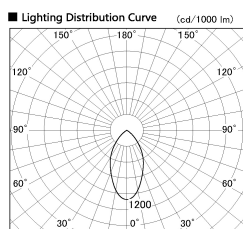

Item no. DD138-2040MB9040

Series Name: Cledy spark (Normal cone)  
(DD138)

Installation	Recessed mount	
Type	High-efficiency	Fixed
	downlight Φ150	
Fixture wattage	20W	
Beam angle	54deg	
Color Temp.	4000K	
CRI	Ra>90	
Luminous	2034 lm	
Body	Die-cast aluminum alloy	
Body finish	N/A	
Trim finish	Black	
Reflector finish	Mirror	
IP Rate	IP20	
Light source	COB module	
Input Voltage	AC220~240V	
Dimming Type	Non-Dimmable	
Certificate	CE,CCC	
Cut Hole	150	

Height (Weight)	
48.5W	130 (1.3kg)
41.0W	130 (1.3kg)
28.0W	130 (1.3kg)
23.0W	100 (1.0kg)
20.0W	100 (1.0kg)