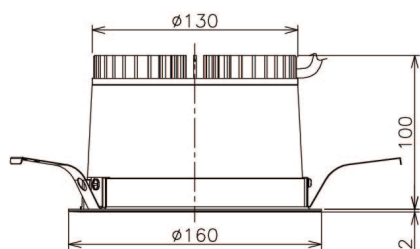

Item no. DD138-2060MB9040

Series Name: Cledy spark (Normal cone)
(DD138)

Installation	Recessed mount	
Type	High-efficiency	Fixed
	downlight $\Phi 150$	
Fixture wattage	20W	
Beam angle	58deg	
Color Temp.	4000K	
CRI	Ra>90	
Luminous	2140 lm	
Body	Die-cast aluminum alloy	
Body finish	N/A	
Trim finish	Black	
Reflector finish	Mirror	
IP Rate	IP20	
Light source	COB module	
Input Voltage	AC220~240V	
Dimming Type	Non-Dimmable	
Certificate	CE,CCC	
Cut Hole	150	

Height (Weight)	
48.5W	130 (1.3kg)
41.0W	130 (1.3kg)
28.0W	130 (1.3kg)
23.0W	100 (1.0kg)
20.0W	100 (1.0kg)