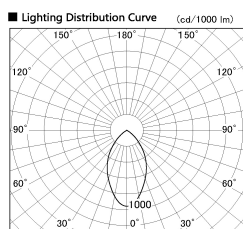

Item no. DD138-2060MB9040

Series Name: Cledy spark (Normal cone)
(DD138)

Installation	Recessed mount	
Type	High-efficiency	Fixed
	downlight $\Phi 150$	
Fixture wattage	20W	
Beam angle	58deg	
Color Temp.	4000K	
CRI	Ra>90	
Luminous	2140 lm	
Body	Die-cast aluminum alloy	
Body finish	N/A	
Trim finish	Black	
Reflector finish	Mirror	
IP Rate	IP20	
Light source	COB module	
Input Voltage	AC220~240V	
Dimming Type	Non-Dimmable	
Certificate	CE,CCC	
Cut Hole	150	

Height (Weight)	
48.5W	130 (1.3kg)
41.0W	130 (1.3kg)
28.0W	130 (1.3kg)
23.0W	100 (1.0kg)
20.0W	100 (1.0kg)