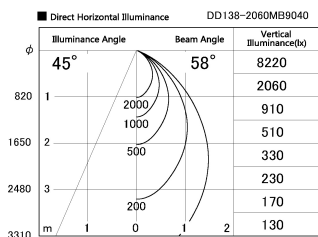

Item no. DD138-2060MB9040

Series Name: Cledy spark (Normal cone)
(DD138)

Installation	Recessed mount	
Type	High-efficiency	Fixed
	downlight $\Phi 150$	
Fixture wattage	20W	
Beam angle	58deg	
Color Temp.	4000K	
CRI	Ra>90	
Luminous	2140 lm	
Body	Die-cast aluminum alloy	
Body finish	N/A	
Trim finish	Black	
Reflector finish	Mirror	
IP Rate	IP20	
Light source	COB module	
Input Voltage	AC220~240V	
Dimming Type	Non-Dimmable	
Certificate	CE,CCC	
Cut Hole	150	

Height (Weight)	
48.5W	130 (1.3kg)
41.0W	130 (1.3kg)
28.0W	130 (1.3kg)
23.0W	100 (1.0kg)
20.0W	100 (1.0kg)