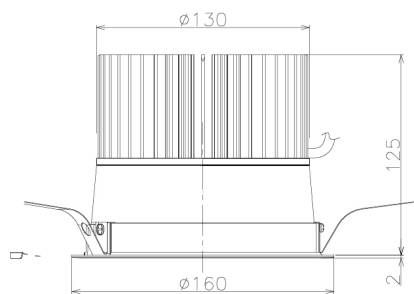

Item no. DD138-5020MW9027L

Series Name: Cledy spark (Shallow cone)
(DD138L)

Installation	Recessed mount	
Type	High-efficiency	Fixed
	downlight Φ 150	
Fixture wattage	48.5W	
Beam angle	22deg	
Color Temp.	2700K	
CRI	Ra>90	
Luminous	6966 lm	
Body	Die-cast aluminum alloy	
Body finish	N/A	
Trim finish	White	
Reflector finish	Mirror	
IP Rate	IP20	
Light source	COB module	
Input Voltage	AC220~240V	
Dimming Type	Non-Dimmable	
Certificate	CE,CCC	
Cut Hole	150	

Height (Weight)	
48.5W	125 (1.4kg)
41.0W	106 (1.2kg)
28.0W	106 (1.2kg)
23.0W	76 (0.9kg)
20.0W	76 (0.9kg)