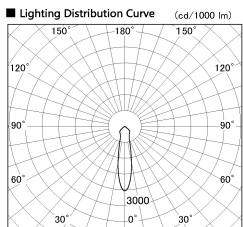

Item no. DD138-5020MW9027L

Series Name: Cledy spark (Shallow cone)
(DD138L)

Installation	Recessed mount	
Type	High-efficiency	Fixed
	downlight Φ 150	
Fixture wattage	48.5W	
Beam angle	22deg	
Color Temp.	2700K	
CRI	Ra>90	
Luminous	6966 lm	
Body	Die-cast aluminum alloy	
Body finish	N/A	
Trim finish	White	
Reflector finish	Mirror	
IP Rate	IP20	
Light source	COB module	
Input Voltage	AC220~240V	
Dimming Type	Non-Dimmable	
Certificate	CE,CCC	
Cut Hole	150	

Height (Weight)	
48.5W	125 (1.4kg)
41.0W	106 (1.2kg)
28.0W	106 (1.2kg)
23.0W	76 (0.9kg)
20.0W	76 (0.9kg)