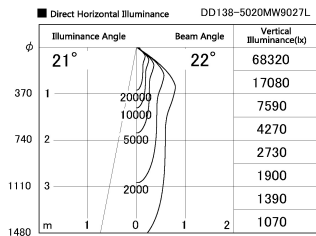

Item no. DD138-5020MW9027L

Series Name: Cledy spark (Shallow cone)
(DD138L)

Installation	Recessed mount	
Type	High-efficiency	Fixed
	downlight Φ 150	
Fixture wattage	48.5W	
Beam angle	22deg	
Color Temp.	2700K	
CRI	Ra>90	
Luminous	6966 lm	
Body	Die-cast aluminum alloy	
Body finish	N/A	
Trim finish	White	
Reflector finish	Mirror	
IP Rate	IP20	
Light source	COB module	
Input Voltage	AC220~240V	
Dimming Type	Non-Dimmable	
Certificate	CE,CCC	
Cut Hole	150	

Height (Weight)	
48.5W	125 (1.4kg)
41.0W	106 (1.2kg)
28.0W	106 (1.2kg)
23.0W	76 (0.9kg)
20.0W	76 (0.9kg)