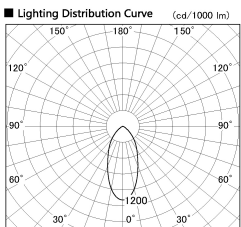

Item no. DD138-5040MW9027L

Series Name: Cledy spark (Shallow cone)
(DD138L)

Installation	Recessed mount	
Type	High-efficiency downlight Φ 150	Fixed
Fixture wattage	48.5W	
Beam angle	46deg	
Color Temp.	2700K	
CRI	Ra>90	
Luminous	6376 lm	
Body	Die-cast aluminum alloy	
Body finish	N/A	
Trim finish	White	
Reflector finish	Mirror	
IP Rate	IP20	
Light source	COB module	
Input Voltage	AC220~240V	
Dimming Type	Non-Dimmable	
Certificate	CE,CCC	
Cut Hole	150	

Height (Weight)	
48.5W	125 (1.4kg)
41.0W	106 (1.2kg)
28.0W	106 (1.2kg)
23.0W	76 (0.9kg)
20.0W	76 (0.9kg)