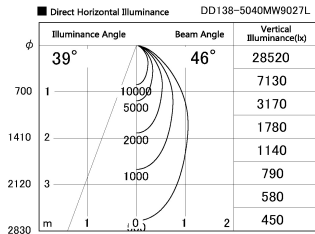

Item no. DD138-5040MW9027L

Series Name: Cledy spark (Shallow cone)
(DD138L)

Installation	Recessed mount	
Type	High-efficiency downlight Φ 150	Fixed
Fixture wattage	48.5W	
Beam angle	46deg	
Color Temp.	2700K	
CRI	Ra>90	
Luminous	6376 lm	
Body	Die-cast aluminum alloy	
Body finish	N/A	
Trim finish	White	
Reflector finish	Mirror	
IP Rate	IP20	
Light source	COB module	
Input Voltage	AC220~240V	
Dimming Type	Non-Dimmable	
Certificate	CE,CCC	
Cut Hole	150	

Height (Weight)	
48.5W	125 (1.4kg)
41.0W	106 (1.2kg)
28.0W	106 (1.2kg)
23.0W	76 (0.9kg)
20.0W	76 (0.9kg)