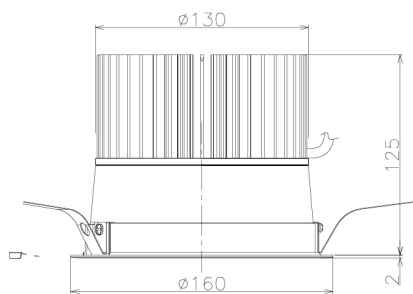

Item no. DD138-5040MW9027L

Series Name: Cledy spark (Shallow cone)
(DD138L)

Installation	Recessed mount	
Type	High-efficiency downlight Φ 150	Fixed
Fixture wattage	48.5W	
Beam angle	46deg	
Color Temp.	2700K	
CRI	Ra>90	
Luminous	6376 lm	
Body	Die-cast aluminum alloy	
Body finish	N/A	
Trim finish	White	
Reflector finish	Mirror	
IP Rate	IP20	
Light source	COB module	
Input Voltage	AC220~240V	
Dimming Type	Non-Dimmable	
Certificate	CE,CCC	
Cut Hole	150	

Height (Weight)	
48.5W	125 (1.4kg)
41.0W	106 (1.2kg)
28.0W	106 (1.2kg)
23.0W	76 (0.9kg)
20.0W	76 (0.9kg)