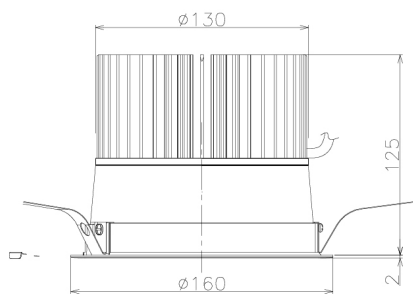

Item no. DD138-5060MW9027L

Series Name: Cledy spark (Shallow cone)  
(DD138L)

|                  |   |       |
|------------------|---|-------|
| Installation     | Recessed mount                          |       |
| Type             | High-efficiency<br>downlight $\Phi$ 150 | Fixed |
| Fixture wattage  | 48.5W                                   |       |
| Beam angle       | 76deg                                   |       |
| Color Temp.      | 2700K                                   |       |
| CRI              | Ra>90                                   |       |
| Luminous         | 6840 lm                                 |       |
| Body             | Die-cast aluminum alloy                 |       |
| Body finish      | N/A                                     |       |
| Trim finish      | White                                   |       |
| Reflector finish | Mirror                                  |       |
| IP Rate          | IP20                                    |       |
| Light source     | COB module                              |       |
| Input Voltage    | AC220~240V                              |       |
| Dimming Type     | Non-Dimmable                            |       |
| Certificate      | CE,CCC                                  |       |
| Cut Hole         | 150                                     |       |

| Height (Weight) |             |
|-----------------|-------------|
| 48.5W           | 125 (1.4kg) |
| 41.0W           | 106 (1.2kg) |
| 28.0W           | 106 (1.2kg) |
| 23.0W           | 76 (0.9kg)  |
| 20.0W           | 76 (0.9kg)  |