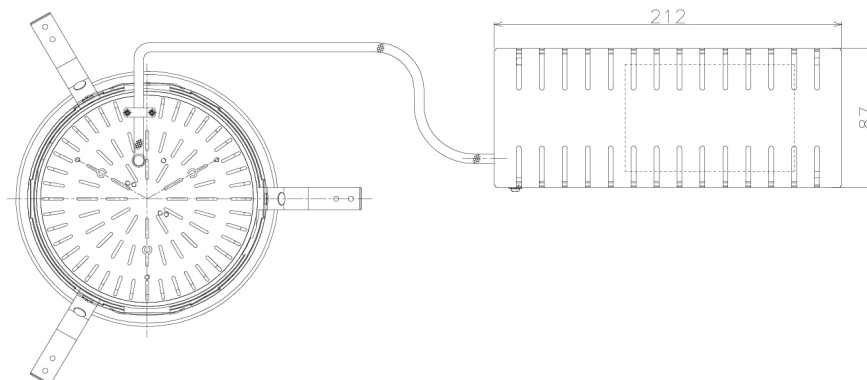

Item no. DD138-5060MW9027L

Series Name: Cledy spark (Shallow cone)  
(DD138L)

|                  |   |       |
|------------------|---|-------|
| Installation     | Recessed mount                          |       |
| Type             | High-efficiency<br>downlight $\Phi$ 150 | Fixed |
| Fixture wattage  | 48.5W                                   |       |
| Beam angle       | 76deg                                   |       |
| Color Temp.      | 2700K                                   |       |
| CRI              | Ra>90                                   |       |
| Luminous         | 6840 lm                                 |       |
| Body             | Die-cast aluminum alloy                 |       |
| Body finish      | N/A                                     |       |
| Trim finish      | White                                   |       |
| Reflector finish | Mirror                                  |       |
| IP Rate          | IP20                                    |       |
| Light source     | COB module                              |       |
| Input Voltage    | AC220~240V                              |       |
| Dimming Type     | Non-Dimmable                            |       |
| Certificate      | CE,CCC                                  |       |
| Cut Hole         | 150                                     |       |

| Height (Weight) |             |
|-----------------|-------------|
| 48.5W           | 125 (1.4kg) |
| 41.0W           | 106 (1.2kg) |
| 28.0W           | 106 (1.2kg) |
| 23.0W           | 76 (0.9kg)  |
| 20.0W           | 76 (0.9kg)  |