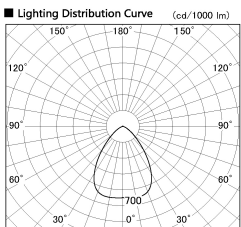

Item no. DD138-5060MW9027L

Series Name: Cledy spark (Shallow cone)  
(DD138L)

|                  |   |       |
|------------------|---|-------|
| Installation     | Recessed mount                          |       |
| Type             | High-efficiency<br>downlight $\Phi$ 150 | Fixed |
| Fixture wattage  | 48.5W                                   |       |
| Beam angle       | 76deg                                   |       |
| Color Temp.      | 2700K                                   |       |
| CRI              | Ra>90                                   |       |
| Luminous         | 6840 lm                                 |       |
| Body             | Die-cast aluminum alloy                 |       |
| Body finish      | N/A                                     |       |
| Trim finish      | White                                   |       |
| Reflector finish | Mirror                                  |       |
| IP Rate          | IP20                                    |       |
| Light source     | COB module                              |       |
| Input Voltage    | AC220~240V                              |       |
| Dimming Type     | Non-Dimmable                            |       |
| Certificate      | CE,CCC                                  |       |
| Cut Hole         | 150                                     |       |

| Height (Weight) |             |
|-----------------|-------------|
| 48.5W           | 125 (1.4kg) |
| 41.0W           | 106 (1.2kg) |
| 28.0W           | 106 (1.2kg) |
| 23.0W           | 76 (0.9kg)  |
| 20.0W           | 76 (0.9kg)  |