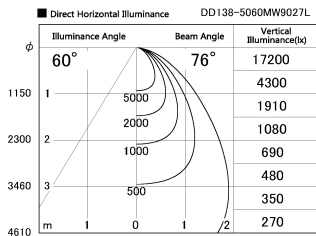

Item no. DD138-5060MW9027L

Series Name: Cledy spark (Shallow cone)  
(DD138L)

|                  |   |       |
|------------------|---|-------|
| Installation     | Recessed mount                          |       |
| Type             | High-efficiency<br>downlight $\Phi$ 150 | Fixed |
| Fixture wattage  | 48.5W                                   |       |
| Beam angle       | 76deg                                   |       |
| Color Temp.      | 2700K                                   |       |
| CRI              | Ra>90                                   |       |
| Luminous         | 6840 lm                                 |       |
| Body             | Die-cast aluminum alloy                 |       |
| Body finish      | N/A                                     |       |
| Trim finish      | White                                   |       |
| Reflector finish | Mirror                                  |       |
| IP Rate          | IP20                                    |       |
| Light source     | COB module                              |       |
| Input Voltage    | AC220~240V                              |       |
| Dimming Type     | Non-Dimmable                            |       |
| Certificate      | CE,CCC                                  |       |
| Cut Hole         | 150                                     |       |

| Height (Weight) |             |
|-----------------|-------------|
| 48.5W           | 125 (1.4kg) |
| 41.0W           | 106 (1.2kg) |
| 28.0W           | 106 (1.2kg) |
| 23.0W           | 76 (0.9kg)  |
| 20.0W           | 76 (0.9kg)  |