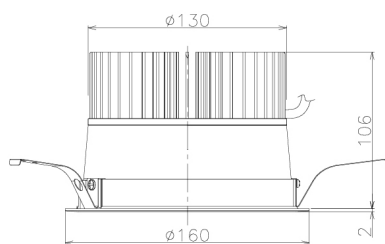

Item no. DD138-4520MW9027L

Series Name: Cledy spark (Shallow cone)
(DD138L)

Installation	Recessed mount	
Type	High-efficiency downlight Φ150	Fixed
Fixture wattage	41W	
Beam angle	18deg	
Color Temp.	2700K	
CRI	Ra>90	
Luminous	5202 lm	
Body	Die-cast aluminum alloy	
Body finish	N/A	
Trim finish	White	
Reflector finish	Mirror	
IP Rate	IP20	
Light source	COB module	
Input Voltage	AC220~240V	
Dimming Type	Non-Dimmable	
Certificate	CE,CCC	
Cut Hole	150	

Height (Weight)	
48.5W	125 (1.4kg)
41.0W	106 (1.2kg)
28.0W	106 (1.2kg)
23.0W	76 (0.9kg)
20.0W	76 (0.9kg)