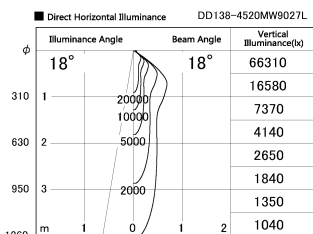

Item no. DD138-4520MW9027L

Series Name: Cledy spark (Shallow cone)
(DD138L)

Installation	Recessed mount	
Type	High-efficiency downlight Φ150	Fixed
Fixture wattage	41W	
Beam angle	18deg	
Color Temp.	2700K	
CRI	Ra>90	
Luminous	5202 lm	
Body	Die-cast aluminum alloy	
Body finish	N/A	
Trim finish	White	
Reflector finish	Mirror	
IP Rate	IP20	
Light source	COB module	
Input Voltage	AC220~240V	
Dimming Type	Non-Dimmable	
Certificate	CE,CCC	
Cut Hole	150	

Height (Weight)	
48.5W	125 (1.4kg)
41.0W	106 (1.2kg)
28.0W	106 (1.2kg)
23.0W	76 (0.9kg)
20.0W	76 (0.9kg)