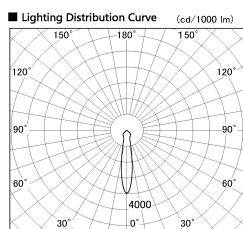

Item no. DD138-4520MW9027L

Series Name: Cledy spark (Shallow cone)
(DD138L)

Installation	Recessed mount	
Type	High-efficiency downlight Φ150	Fixed
Fixture wattage	41W	
Beam angle	18deg	
Color Temp.	2700K	
CRI	Ra>90	
Luminous	5202 lm	
Body	Die-cast aluminum alloy	
Body finish	N/A	
Trim finish	White	
Reflector finish	Mirror	
IP Rate	IP20	
Light source	COB module	
Input Voltage	AC220~240V	
Dimming Type	Non-Dimmable	
Certificate	CE,CCC	
Cut Hole	150	

Height (Weight)	
48.5W	125 (1.4kg)
41.0W	106 (1.2kg)
28.0W	106 (1.2kg)
23.0W	76 (0.9kg)
20.0W	76 (0.9kg)