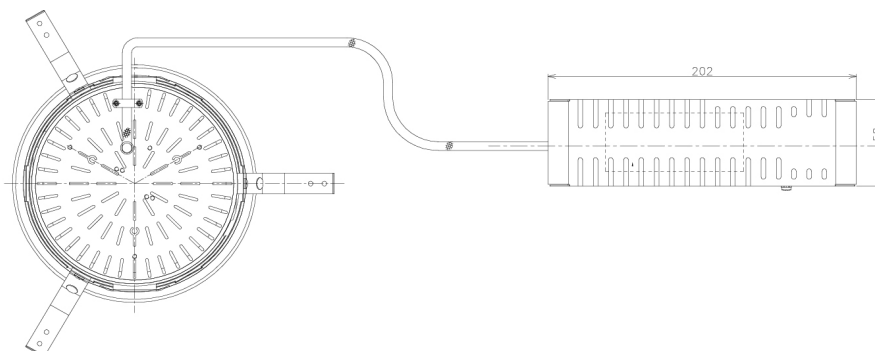

Item no. DD138-4540MW9027L

Series Name: Cledy spark (Shallow cone)
(DD138L)

Installation	Recessed mount	
Type	High-efficiency downlight Φ150	Fixed
Fixture wattage	41W	
Beam angle	44deg	
Color Temp.	2700K	
CRI	Ra>90	
Luminous	4804 lm	
Body	Die-cast aluminum alloy	
Body finish	N/A	
Trim finish	White	
Reflector finish	Mirror	
IP Rate	IP20	
Light source	COB module	
Input Voltage	AC220~240V	
Dimming Type	Non-Dimmable	
Certificate	CE,CCC	
Cut Hole	150	

Height (Weight)	
48.5W	125 (1.4kg)
41.0W	106 (1.2kg)
28.0W	106 (1.2kg)
23.0W	76 (0.9kg)
20.0W	76 (0.9kg)