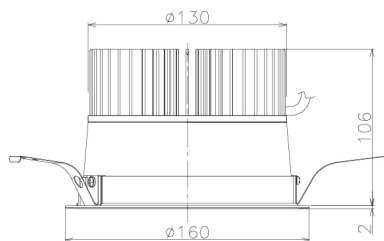

Item no. DD138-4540MW9027L

Series Name: Cledy spark (Shallow cone)
(DD138L)

Installation	Recessed mount	
Type	High-efficiency downlight Φ150	Fixed
Fixture wattage	41W	
Beam angle	44deg	
Color Temp.	2700K	
CRI	Ra>90	
Luminous	4804 lm	
Body	Die-cast aluminum alloy	
Body finish	N/A	
Trim finish	White	
Reflector finish	Mirror	
IP Rate	IP20	
Light source	COB module	
Input Voltage	AC220~240V	
Dimming Type	Non-Dimmable	
Certificate	CE,CCC	
Cut Hole	150	

Height (Weight)	
48.5W	125 (1.4kg)
41.0W	106 (1.2kg)
28.0W	106 (1.2kg)
23.0W	76 (0.9kg)
20.0W	76 (0.9kg)