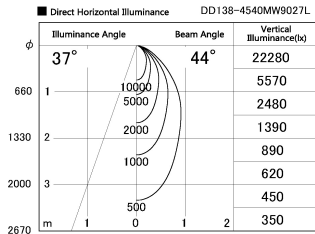

Item no. DD138-4540MW9027L

Series Name: Cledy spark (Shallow cone)
(DD138L)

Installation	Recessed mount	
Type	High-efficiency downlight Φ150	Fixed
Fixture wattage	41W	
Beam angle	44deg	
Color Temp.	2700K	
CRI	Ra>90	
Luminous	4804 lm	
Body	Die-cast aluminum alloy	
Body finish	N/A	
Trim finish	White	
Reflector finish	Mirror	
IP Rate	IP20	
Light source	COB module	
Input Voltage	AC220~240V	
Dimming Type	Non-Dimmable	
Certificate	CE,CCC	
Cut Hole	150	

Height (Weight)	
48.5W	125 (1.4kg)
41.0W	106 (1.2kg)
28.0W	106 (1.2kg)
23.0W	76 (0.9kg)
20.0W	76 (0.9kg)