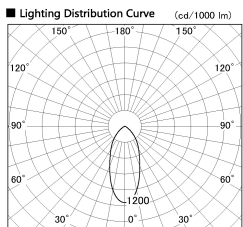

Item no. DD138-4540MW9027L

Series Name: Cledy spark (Shallow cone)
(DD138L)

Installation	Recessed mount	
Type	High-efficiency downlight Φ150	Fixed
Fixture wattage	41W	
Beam angle	44deg	
Color Temp.	2700K	
CRI	Ra>90	
Luminous	4804 lm	
Body	Die-cast aluminum alloy	
Body finish	N/A	
Trim finish	White	
Reflector finish	Mirror	
IP Rate	IP20	
Light source	COB module	
Input Voltage	AC220~240V	
Dimming Type	Non-Dimmable	
Certificate	CE,CCC	
Cut Hole	150	

Height (Weight)	
48.5W	125 (1.4kg)
41.0W	106 (1.2kg)
28.0W	106 (1.2kg)
23.0W	76 (0.9kg)
20.0W	76 (0.9kg)