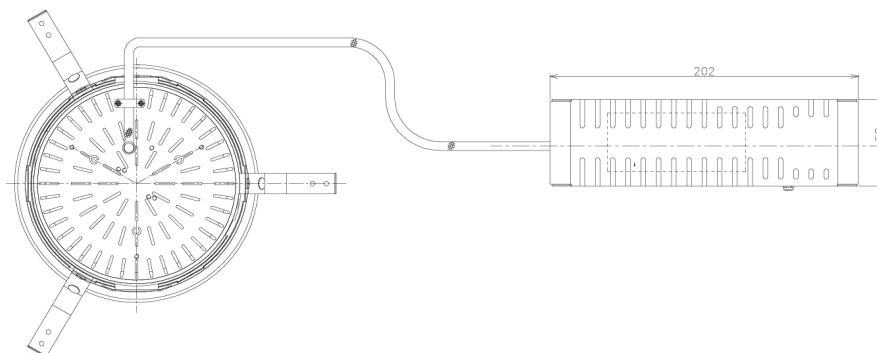

Item no. DD138-4560MW9027L

Series Name: Cledy spark (Shallow cone)  
(DD138L)

Installation	Recessed mount	
Type	High-efficiency downlight $\Phi$ 150	Fixed
Fixture wattage	41W	
Beam angle	74deg	
Color Temp.	2700K	
CRI	Ra>90	
Luminous	5094 lm	
Body	Die-cast aluminum alloy	
Body finish	N/A	
Trim finish	White	
Reflector finish	Mirror	
IP Rate	IP20	
Light source	COB module	
Input Voltage	AC220~240V	
Dimming Type	Non-Dimmable	
Certificate	CE,CCC	
Cut Hole	150	

Height (Weight)	
48.5W	125 (1.4kg)
41.0W	106 (1.2kg)
28.0W	106 (1.2kg)
23.0W	76 (0.9kg)
20.0W	76 (0.9kg)