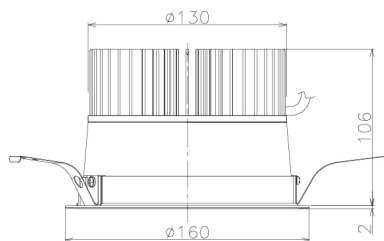

Item no. DD138-4560MW9027L

Series Name: Cledy spark (Shallow cone)  
(DD138L)

Installation	Recessed mount	
Type	High-efficiency downlight $\Phi$ 150	Fixed
Fixture wattage	41W	
Beam angle	74deg	
Color Temp.	2700K	
CRI	Ra>90	
Luminous	5094 lm	
Body	Die-cast aluminum alloy	
Body finish	N/A	
Trim finish	White	
Reflector finish	Mirror	
IP Rate	IP20	
Light source	COB module	
Input Voltage	AC220~240V	
Dimming Type	Non-Dimmable	
Certificate	CE,CCC	
Cut Hole	150	

Height (Weight)	
48.5W	125 (1.4kg)
41.0W	106 (1.2kg)
28.0W	106 (1.2kg)
23.0W	76 (0.9kg)
20.0W	76 (0.9kg)