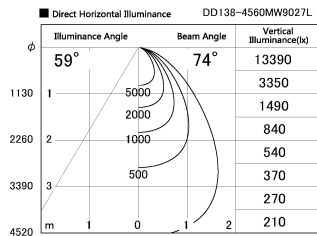

Item no. DD138-4560MW9027L

Series Name: Cledy spark (Shallow cone)  
(DD138L)

Installation	Recessed mount	
Type	High-efficiency downlight $\Phi$ 150	Fixed
Fixture wattage	41W	
Beam angle	74deg	
Color Temp.	2700K	
CRI	Ra>90	
Luminous	5094 lm	
Body	Die-cast aluminum alloy	
Body finish	N/A	
Trim finish	White	
Reflector finish	Mirror	
IP Rate	IP20	
Light source	COB module	
Input Voltage	AC220~240V	
Dimming Type	Non-Dimmable	
Certificate	CE,CCC	
Cut Hole	150	

Height (Weight)	
48.5W	125 (1.4kg)
41.0W	106 (1.2kg)
28.0W	106 (1.2kg)
23.0W	76 (0.9kg)
20.0W	76 (0.9kg)