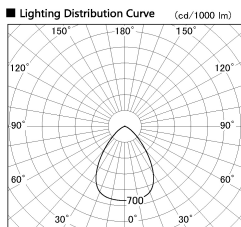

Item no. DD138-4560MW9027L

Series Name: Cledy spark (Shallow cone)  
(DD138L)

Installation	Recessed mount	
Type	High-efficiency downlight $\Phi$ 150	Fixed
Fixture wattage	41W	
Beam angle	74deg	
Color Temp.	2700K	
CRI	Ra>90	
Luminous	5094 lm	
Body	Die-cast aluminum alloy	
Body finish	N/A	
Trim finish	White	
Reflector finish	Mirror	
IP Rate	IP20	
Light source	COB module	
Input Voltage	AC220~240V	
Dimming Type	Non-Dimmable	
Certificate	CE,CCC	
Cut Hole	150	

Height (Weight)	
48.5W	125 (1.4kg)
41.0W	106 (1.2kg)
28.0W	106 (1.2kg)
23.0W	76 (0.9kg)
20.0W	76 (0.9kg)