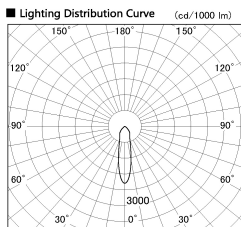

Item no. DD138-2820MW9027L

Series Name: Cledy spark (Shallow cone)
(DD138L)

Installation	Recessed mount	
Type	High-efficiency downlight Φ 150	Fixed
Fixture wattage	28W	
Beam angle	24deg	
Color Temp.	2700K	
CRI	Ra>90	
Luminous	3346 lm	
Body	Die-cast aluminum alloy	
Body finish	N/A	
Trim finish	White	
Reflector finish	Mirror	
IP Rate	IP20	
Light source	COB module	
Input Voltage	AC220~240V	
Dimming Type	Non-Dimmable	
Certificate	CE,CCC	
Cut Hole	150	

Height (Weight)	
48.5W	125 (1.4kg)
41.0W	106 (1.2kg)
28.0W	106 (1.2kg)
23.0W	76 (0.9kg)
20.0W	76 (0.9kg)