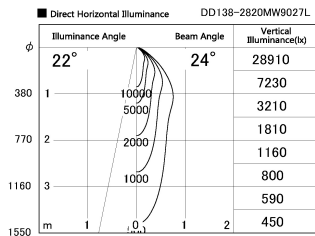

Item no. DD138-2820MW9027L

Series Name: Cledy spark (Shallow cone)
(DD138L)

Installation	Recessed mount	
Type	High-efficiency downlight Φ 150	Fixed
Fixture wattage	28W	
Beam angle	24deg	
Color Temp.	2700K	
CRI	Ra>90	
Luminous	3346 lm	
Body	Die-cast aluminum alloy	
Body finish	N/A	
Trim finish	White	
Reflector finish	Mirror	
IP Rate	IP20	
Light source	COB module	
Input Voltage	AC220~240V	
Dimming Type	Non-Dimmable	
Certificate	CE,CCC	
Cut Hole	150	

Height (Weight)	
48.5W	125 (1.4kg)
41.0W	106 (1.2kg)
28.0W	106 (1.2kg)
23.0W	76 (0.9kg)
20.0W	76 (0.9kg)