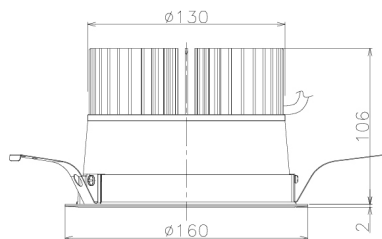

Item no. DD138-2820MW9027L

Series Name: Cledy spark (Shallow cone)
(DD138L)

Installation	Recessed mount	
Type	High-efficiency downlight Φ 150	Fixed
Fixture wattage	28W	
Beam angle	24deg	
Color Temp.	2700K	
CRI	Ra>90	
Luminous	3346 lm	
Body	Die-cast aluminum alloy	
Body finish	N/A	
Trim finish	White	
Reflector finish	Mirror	
IP Rate	IP20	
Light source	COB module	
Input Voltage	AC220~240V	
Dimming Type	Non-Dimmable	
Certificate	CE,CCC	
Cut Hole	150	

Height (Weight)	
48.5W	125 (1.4kg)
41.0W	106 (1.2kg)
28.0W	106 (1.2kg)
23.0W	76 (0.9kg)
20.0W	76 (0.9kg)