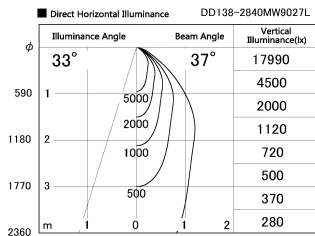

Item no. DD138-2840MW9027L

Series Name: Cledy spark (Shallow cone)
(DD138L)

Installation	Recessed mount	
Type	High-efficiency	Fixed
	downlight Φ150	
Fixture wattage	28W	
Beam angle	37deg	
Color Temp.	2700K	
CRI	Ra>90	
Luminous	3263 lm	
Body	Die-cast aluminum alloy	
Body finish	N/A	
Trim finish	White	
Reflector finish	Mirror	
IP Rate	IP20	
Light source	COB module	
Input Voltage	AC220~240V	
Dimming Type	Non-Dimmable	
Certificate	CE,CCC	
Cut Hole	150	

Height (Weight)	
48.5W	125 (1.4kg)
41.0W	106 (1.2kg)
28.0W	106 (1.2kg)
23.0W	76 (0.9kg)
20.0W	76 (0.9kg)