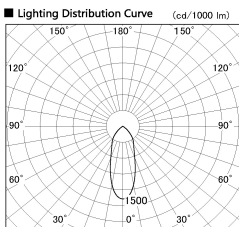

Item no. DD138-2840MW9027L

Series Name: Cledy spark (Shallow cone)
(DD138L)

Installation	Recessed mount	
Type	High-efficiency	Fixed
	downlight Φ150	
Fixture wattage	28W	
Beam angle	37deg	
Color Temp.	2700K	
CRI	Ra>90	
Luminous	3263 lm	
Body	Die-cast aluminum alloy	
Body finish	N/A	
Trim finish	White	
Reflector finish	Mirror	
IP Rate	IP20	
Light source	COB module	
Input Voltage	AC220~240V	
Dimming Type	Non-Dimmable	
Certificate	CE,CCC	
Cut Hole	150	

Height (Weight)	
48.5W	125 (1.4kg)
41.0W	106 (1.2kg)
28.0W	106 (1.2kg)
23.0W	76 (0.9kg)
20.0W	76 (0.9kg)