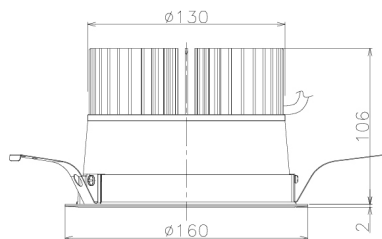

Item no. DD138-2840MW9027L

Series Name: Cledy spark (Shallow cone)
(DD138L)

Installation	Recessed mount	
Type	High-efficiency	Fixed
	downlight Φ150	
Fixture wattage	28W	
Beam angle	37deg	
Color Temp.	2700K	
CRI	Ra>90	
Luminous	3263 lm	
Body	Die-cast aluminum alloy	
Body finish	N/A	
Trim finish	White	
Reflector finish	Mirror	
IP Rate	IP20	
Light source	COB module	
Input Voltage	AC220~240V	
Dimming Type	Non-Dimmable	
Certificate	CE,CCC	
Cut Hole	150	

Height (Weight)	
48.5W	125 (1.4kg)
41.0W	106 (1.2kg)
28.0W	106 (1.2kg)
23.0W	76 (0.9kg)
20.0W	76 (0.9kg)