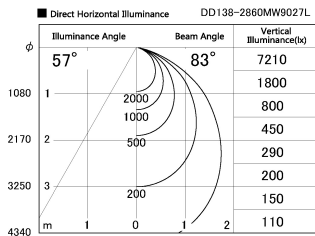

Item no. DD138-2860MW9027L

Series Name: Cledy spark (Shallow cone)
(DD138L)

Installation	Recessed mount	
Type	High-efficiency	Fixed
	downlight Φ150	
Fixture wattage	28W	
Beam angle	83deg	
Color Temp.	2700K	
CRI	Ra>90	
Luminous	3264 lm	
Body	Die-cast aluminum alloy	
Body finish	N/A	
Trim finish	White	
Reflector finish	Mirror	
IP Rate	IP20	
Light source	COB module	
Input Voltage	AC220~240V	
Dimming Type	Non-Dimmable	
Certificate	CE,CCC	
Cut Hole	150	

Height (Weight)	
48.5W	125 (1.4kg)
41.0W	106 (1.2kg)
28.0W	106 (1.2kg)
23.0W	76 (0.9kg)
20.0W	76 (0.9kg)