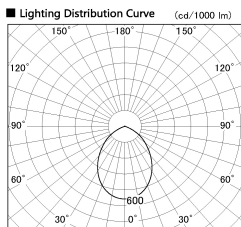

Item no. DD138-2860MW9027L

Series Name: Cledy spark (Shallow cone)
(DD138L)

Installation	Recessed mount	
Type	High-efficiency	Fixed
	downlight Φ150	
Fixture wattage	28W	
Beam angle	83deg	
Color Temp.	2700K	
CRI	Ra>90	
Luminous	3264 lm	
Body	Die-cast aluminum alloy	
Body finish	N/A	
Trim finish	White	
Reflector finish	Mirror	
IP Rate	IP20	
Light source	COB module	
Input Voltage	AC220~240V	
Dimming Type	Non-Dimmable	
Certificate	CE,CCC	
Cut Hole	150	

Height (Weight)	
48.5W	125 (1.4kg)
41.0W	106 (1.2kg)
28.0W	106 (1.2kg)
23.0W	76 (0.9kg)
20.0W	76 (0.9kg)