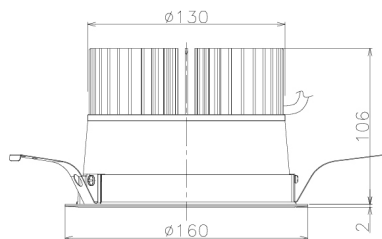

Item no. DD138-2860MW9027L

Series Name: Cledy spark (Shallow cone)
(DD138L)

Installation	Recessed mount	
Type	High-efficiency	Fixed
	downlight Φ150	
Fixture wattage	28W	
Beam angle	83deg	
Color Temp.	2700K	
CRI	Ra>90	
Luminous	3264 lm	
Body	Die-cast aluminum alloy	
Body finish	N/A	
Trim finish	White	
Reflector finish	Mirror	
IP Rate	IP20	
Light source	COB module	
Input Voltage	AC220~240V	
Dimming Type	Non-Dimmable	
Certificate	CE,CCC	
Cut Hole	150	

Height (Weight)	
48.5W	125 (1.4kg)
41.0W	106 (1.2kg)
28.0W	106 (1.2kg)
23.0W	76 (0.9kg)
20.0W	76 (0.9kg)