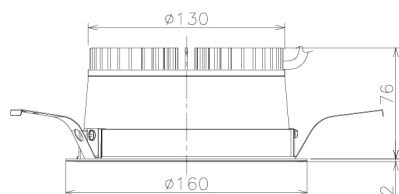

Item no. DD138-2520MW9027L

Series Name: Cledy spark (Shallow cone)
(DD138L)

Installation	Recessed mount	
Type	High-efficiency	Fixed
	downlight Φ150	
Fixture wattage	23W	
Beam angle	24deg	
Color Temp.	2700K	
CRI	Ra>90	
Luminous	2912 lm	
Body	Die-cast aluminum alloy	
Body finish	N/A	
Trim finish	White	
Reflector finish	Mirror	
IP Rate	IP20	
Light source	COB module	
Input Voltage	AC220~240V	
Dimming Type	Non-Dimmable	
Certificate	CE,CCC	
Cut Hole	150	

Height (Weight)	
48.5W	125 (1.4kg)
41.0W	106 (1.2kg)
28.0W	106 (1.2kg)
23.0W	76 (0.9kg)
20.0W	76 (0.9kg)