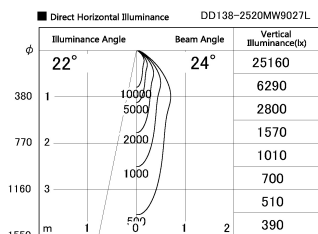

Item no. DD138-2520MW9027L

Series Name: Cledy spark (Shallow cone)
(DD138L)

Installation	Recessed mount	
Type	High-efficiency	Fixed
	downlight Φ150	
Fixture wattage	23W	
Beam angle	24deg	
Color Temp.	2700K	
CRI	Ra>90	
Luminous	2912 lm	
Body	Die-cast aluminum alloy	
Body finish	N/A	
Trim finish	White	
Reflector finish	Mirror	
IP Rate	IP20	
Light source	COB module	
Input Voltage	AC220~240V	
Dimming Type	Non-Dimmable	
Certificate	CE,CCC	
Cut Hole	150	

Height (Weight)	
48.5W	125 (1.4kg)
41.0W	106 (1.2kg)
28.0W	106 (1.2kg)
23.0W	76 (0.9kg)
20.0W	76 (0.9kg)