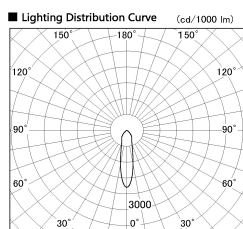

Item no. DD138-2520MW9027L

Series Name: Cledy spark (Shallow cone)
(DD138L)

Installation	Recessed mount	
Type	High-efficiency	Fixed
	downlight Φ150	
Fixture wattage	23W	
Beam angle	24deg	
Color Temp.	2700K	
CRI	Ra>90	
Luminous	2912 lm	
Body	Die-cast aluminum alloy	
Body finish	N/A	
Trim finish	White	
Reflector finish	Mirror	
IP Rate	IP20	
Light source	COB module	
Input Voltage	AC220~240V	
Dimming Type	Non-Dimmable	
Certificate	CE,CCC	
Cut Hole	150	

Height (Weight)	
48.5W	125 (1.4kg)
41.0W	106 (1.2kg)
28.0W	106 (1.2kg)
23.0W	76 (0.9kg)
20.0W	76 (0.9kg)