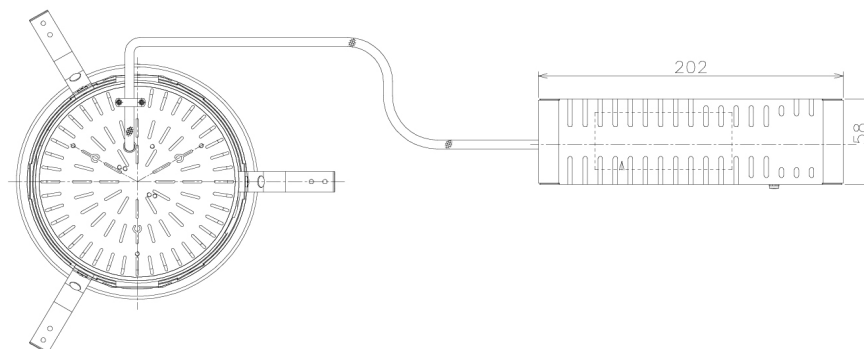

Item no. DD138-2520MW9027L

Series Name: Cledy spark (Shallow cone)
(DD138L)

Installation	Recessed mount	
Type	High-efficiency	Fixed
	downlight Φ150	
Fixture wattage	23W	
Beam angle	24deg	
Color Temp.	2700K	
CRI	Ra>90	
Luminous	2912 lm	
Body	Die-cast aluminum alloy	
Body finish	N/A	
Trim finish	White	
Reflector finish	Mirror	
IP Rate	IP20	
Light source	COB module	
Input Voltage	AC220~240V	
Dimming Type	Non-Dimmable	
Certificate	CE,CCC	
Cut Hole	150	

Height (Weight)	
48.5W	125 (1.4kg)
41.0W	106 (1.2kg)
28.0W	106 (1.2kg)
23.0W	76 (0.9kg)
20.0W	76 (0.9kg)