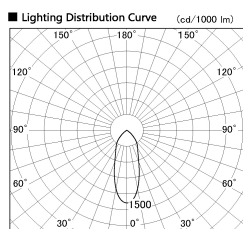

Item no. DD138-2540MW9027L

Series Name: Cledy spark (Shallow cone)
(DD138L)

Installation	Recessed mount	
Type	High-efficiency	Fixed
	downlight Φ 150	
Fixture wattage	23W	
Beam angle	37deg	
Color Temp.	2700K	
CRI	Ra>90	
Luminous	2839 lm	
Body	Die-cast aluminum alloy	
Body finish	N/A	
Trim finish	White	
Reflector finish	Mirror	
IP Rate	IP20	
Light source	COB module	
Input Voltage	AC220~240V	
Dimming Type	Non-Dimmable	
Certificate	CE,CCC	
Cut Hole	150	

Height (Weight)	
48.5W	125 (1.4kg)
41.0W	106 (1.2kg)
28.0W	106 (1.2kg)
23.0W	76 (0.9kg)
20.0W	76 (0.9kg)