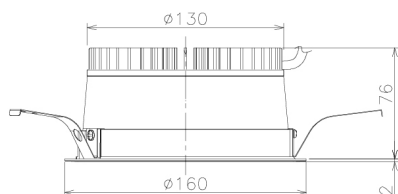

Item no. DD138-2540MW9027L

Series Name: Cledy spark (Shallow cone)
(DD138L)

Installation	Recessed mount	
Type	High-efficiency	Fixed
	downlight Φ 150	
Fixture wattage	23W	
Beam angle	37deg	
Color Temp.	2700K	
CRI	Ra>90	
Luminous	2839 lm	
Body	Die-cast aluminum alloy	
Body finish	N/A	
Trim finish	White	
Reflector finish	Mirror	
IP Rate	IP20	
Light source	COB module	
Input Voltage	AC220~240V	
Dimming Type	Non-Dimmable	
Certificate	CE,CCC	
Cut Hole	150	

Height (Weight)	
48.5W	125 (1.4kg)
41.0W	106 (1.2kg)
28.0W	106 (1.2kg)
23.0W	76 (0.9kg)
20.0W	76 (0.9kg)