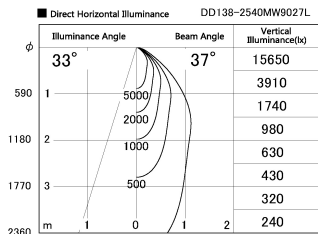

Item no. DD138-2540MW9027L

Series Name: Cledy spark (Shallow cone)
(DD138L)

Installation	Recessed mount	
Type	High-efficiency	Fixed
	downlight Φ 150	
Fixture wattage	23W	
Beam angle	37deg	
Color Temp.	2700K	
CRI	Ra>90	
Luminous	2839 lm	
Body	Die-cast aluminum alloy	
Body finish	N/A	
Trim finish	White	
Reflector finish	Mirror	
IP Rate	IP20	
Light source	COB module	
Input Voltage	AC220~240V	
Dimming Type	Non-Dimmable	
Certificate	CE,CCC	
Cut Hole	150	

Height (Weight)	
48.5W	125 (1.4kg)
41.0W	106 (1.2kg)
28.0W	106 (1.2kg)
23.0W	76 (0.9kg)
20.0W	76 (0.9kg)