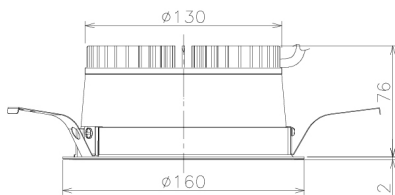

Item no. DD138-2560MW9027L

Series Name: Cledy spark (Shallow cone)
(DD138L)

Installation	Recessed mount	
Type	High-efficiency downlight Φ150	Fixed
Fixture wattage	23W	
Beam angle	83deg	
Color Temp.	2700K	
CRI	Ra>90	
Luminous	2840 lm	
Body	Die-cast aluminum alloy	
Body finish	N/A	
Trim finish	White	
Reflector finish	Mirror	
IP Rate	IP20	
Light source	COB module	
Input Voltage	AC220~240V	
Dimming Type	Non-Dimmable	
Certificate	CE,CCC	
Cut Hole	150	

Height (Weight)	
48.5W	125 (1.4kg)
41.0W	106 (1.2kg)
28.0W	106 (1.2kg)
23.0W	76 (0.9kg)
20.0W	76 (0.9kg)