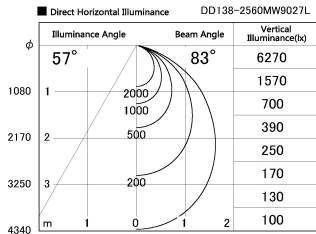

Item no. DD138-2560MW9027L

Series Name: Cledy spark (Shallow cone)
(DD138L)

Installation	Recessed mount	
Type	High-efficiency downlight Φ150	Fixed
Fixture wattage	23W	
Beam angle	83deg	
Color Temp.	2700K	
CRI	Ra>90	
Luminous	2840 lm	
Body	Die-cast aluminum alloy	
Body finish	N/A	
Trim finish	White	
Reflector finish	Mirror	
IP Rate	IP20	
Light source	COB module	
Input Voltage	AC220~240V	
Dimming Type	Non-Dimmable	
Certificate	CE,CCC	
Cut Hole	150	

Height (Weight)	
48.5W	125 (1.4kg)
41.0W	106 (1.2kg)
28.0W	106 (1.2kg)
23.0W	76 (0.9kg)
20.0W	76 (0.9kg)