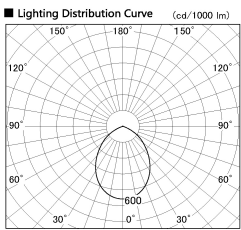

Item no. DD138-2560MW9027L

Series Name: Cledy spark (Shallow cone)
(DD138L)

Installation	Recessed mount	
Type	High-efficiency downlight Φ150	Fixed
Fixture wattage	23W	
Beam angle	83deg	
Color Temp.	2700K	
CRI	Ra>90	
Luminous	2840 lm	
Body	Die-cast aluminum alloy	
Body finish	N/A	
Trim finish	White	
Reflector finish	Mirror	
IP Rate	IP20	
Light source	COB module	
Input Voltage	AC220~240V	
Dimming Type	Non-Dimmable	
Certificate	CE,CCC	
Cut Hole	150	

Height (Weight)	
48.5W	125 (1.4kg)
41.0W	106 (1.2kg)
28.0W	106 (1.2kg)
23.0W	76 (0.9kg)
20.0W	76 (0.9kg)