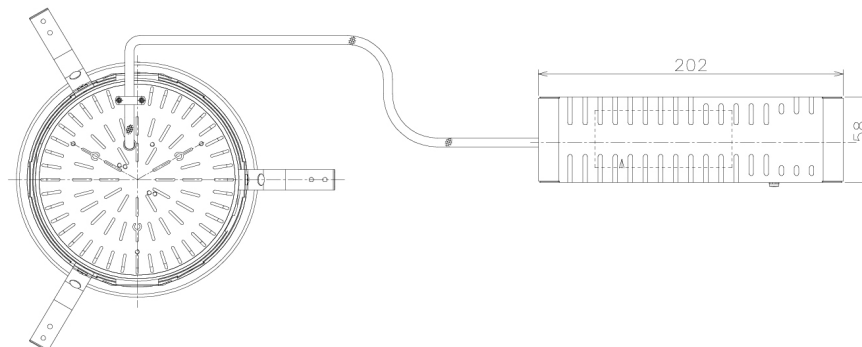

Item no. DD138-2560MW9027L

Series Name: Cledy spark (Shallow cone)
(DD138L)

Installation	Recessed mount	
Type	High-efficiency downlight Φ150	Fixed
Fixture wattage	23W	
Beam angle	83deg	
Color Temp.	2700K	
CRI	Ra>90	
Luminous	2840 lm	
Body	Die-cast aluminum alloy	
Body finish	N/A	
Trim finish	White	
Reflector finish	Mirror	
IP Rate	IP20	
Light source	COB module	
Input Voltage	AC220~240V	
Dimming Type	Non-Dimmable	
Certificate	CE,CCC	
Cut Hole	150	

Height (Weight)	
48.5W	125 (1.4kg)
41.0W	106 (1.2kg)
28.0W	106 (1.2kg)
23.0W	76 (0.9kg)
20.0W	76 (0.9kg)