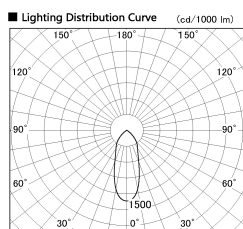

Item no. DD138-2040MW9027L

Series Name: Cledy spark (Shallow cone)
(DD138L)

Installation	Recessed mount	
Type	High-efficiency downlight $\Phi 150$	Fixed
Fixture wattage	20W	
Beam angle	38deg	
Color Temp.	2700K	
CRI	Ra>90	
Luminous	2079 lm	
Body	Die-cast aluminum alloy	
Body finish	N/A	
Trim finish	White	
Reflector finish	Mirror	
IP Rate	IP20	
Light source	COB module	
Input Voltage	AC220~240V	
Dimming Type	Non-Dimmable	
Certificate	CE,CCC	
Cut Hole	150	

Height (Weight)	
48.5W	125 (1.4kg)
41.0W	106 (1.2kg)
28.0W	106 (1.2kg)
23.0W	76 (0.9kg)
20.0W	76 (0.9kg)