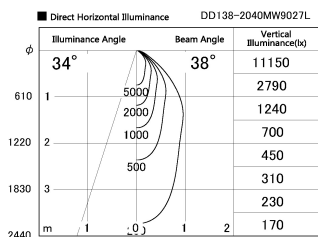

Item no. DD138-2040MW9027L

Series Name: Cledy spark (Shallow cone)
(DD138L)

Installation	Recessed mount	
Type	High-efficiency downlight $\Phi 150$	Fixed
Fixture wattage	20W	
Beam angle	38deg	
Color Temp.	2700K	
CRI	Ra>90	
Luminous	2079 lm	
Body	Die-cast aluminum alloy	
Body finish	N/A	
Trim finish	White	
Reflector finish	Mirror	
IP Rate	IP20	
Light source	COB module	
Input Voltage	AC220~240V	
Dimming Type	Non-Dimmable	
Certificate	CE,CCC	
Cut Hole	150	

Height (Weight)	
48.5W	125 (1.4kg)
41.0W	106 (1.2kg)
28.0W	106 (1.2kg)
23.0W	76 (0.9kg)
20.0W	76 (0.9kg)