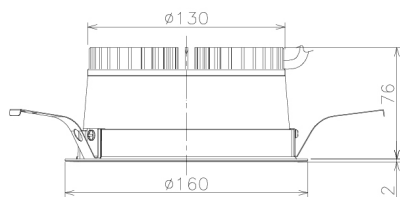

Item no. DD138-2040MW9027L

Series Name: Cledy spark (Shallow cone)
(DD138L)

Installation	Recessed mount	
Type	High-efficiency downlight $\Phi 150$	Fixed
Fixture wattage	20W	
Beam angle	38deg	
Color Temp.	2700K	
CRI	Ra>90	
Luminous	2079 lm	
Body	Die-cast aluminum alloy	
Body finish	N/A	
Trim finish	White	
Reflector finish	Mirror	
IP Rate	IP20	
Light source	COB module	
Input Voltage	AC220~240V	
Dimming Type	Non-Dimmable	
Certificate	CE,CCC	
Cut Hole	150	

Height (Weight)	
48.5W	125 (1.4kg)
41.0W	106 (1.2kg)
28.0W	106 (1.2kg)
23.0W	76 (0.9kg)
20.0W	76 (0.9kg)