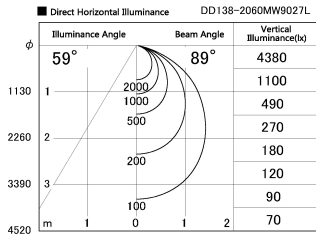

Item no. DD138-2060MW9027L

Series Name: Cledy spark (Shallow cone)
(DD138L)

Installation	Recessed mount	
Type	High-efficiency	Fixed
	downlight Φ 150	
Fixture wattage	20W	
Beam angle	89deg	
Color Temp.	2700K	
CRI	Ra>90	
Luminous	2217 lm	
Body	Die-cast aluminum alloy	
Body finish	N/A	
Trim finish	White	
Reflector finish	Mirror	
IP Rate	IP20	
Light source	COB module	
Input Voltage	AC220~240V	
Dimming Type	Non-Dimmable	
Certificate	CE,CCC	
Cut Hole	150	

Height (Weight)	
48.5W	125 (1.4kg)
41.0W	106 (1.2kg)
28.0W	106 (1.2kg)
23.0W	76 (0.9kg)
20.0W	76 (0.9kg)