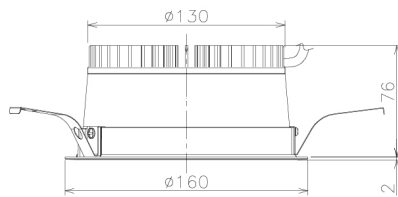

Item no. DD138-2060MW9027L

Series Name: Cledy spark (Shallow cone)
(DD138L)

Installation	Recessed mount	
Type	High-efficiency	Fixed
	downlight Φ 150	
Fixture wattage	20W	
Beam angle	89deg	
Color Temp.	2700K	
CRI	Ra>90	
Luminous	2217 lm	
Body	Die-cast aluminum alloy	
Body finish	N/A	
Trim finish	White	
Reflector finish	Mirror	
IP Rate	IP20	
Light source	COB module	
Input Voltage	AC220~240V	
Dimming Type	Non-Dimmable	
Certificate	CE,CCC	
Cut Hole	150	

Height (Weight)	
48.5W	125 (1.4kg)
41.0W	106 (1.2kg)
28.0W	106 (1.2kg)
23.0W	76 (0.9kg)
20.0W	76 (0.9kg)