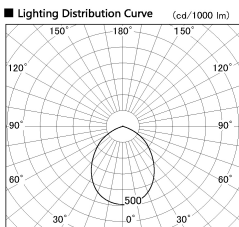

Item no. DD138-2060MW9027L

Series Name: Cledy spark (Shallow cone)
(DD138L)

Installation	Recessed mount	
Type	High-efficiency	Fixed
	downlight Φ 150	
Fixture wattage	20W	
Beam angle	89deg	
Color Temp.	2700K	
CRI	Ra>90	
Luminous	2217 lm	
Body	Die-cast aluminum alloy	
Body finish	N/A	
Trim finish	White	
Reflector finish	Mirror	
IP Rate	IP20	
Light source	COB module	
Input Voltage	AC220~240V	
Dimming Type	Non-Dimmable	
Certificate	CE,CCC	
Cut Hole	150	

Height (Weight)	
48.5W	125 (1.4kg)
41.0W	106 (1.2kg)
28.0W	106 (1.2kg)
23.0W	76 (0.9kg)
20.0W	76 (0.9kg)