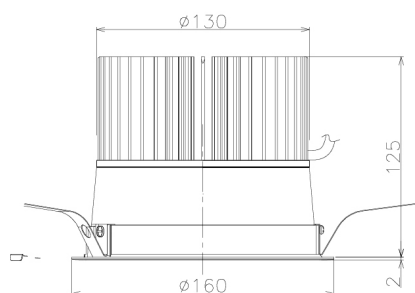

Item no. DD138-5020MW9030L

Series Name: Cledy spark (Shallow cone)
(DD138L)

Installation	Recessed mount	
Type	High-efficiency	Fixed
	downlight Φ 150	
Fixture wattage	48.5W	
Beam angle	22deg	
Color Temp.	3000K	
CRI	Ra>90	
Luminous	7108 lm	
Body	Die-cast aluminum alloy	
Body finish	N/A	
Trim finish	White	
Reflector finish	Mirror	
IP Rate	IP20	
Light source	COB module	
Input Voltage	AC220~240V	
Dimming Type	Non-Dimmable	
Certificate	CE,CCC	
Cut Hole	150	

Height (Weight)	
48.5W	125 (1.4kg)
41.0W	106 (1.2kg)
28.0W	106 (1.2kg)
23.0W	76 (0.9kg)
20.0W	76 (0.9kg)