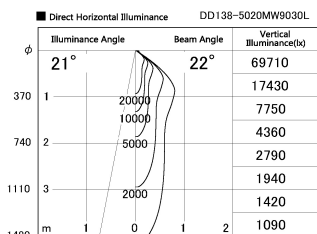

Item no. DD138-5020MW9030L

Series Name: Cledy spark (Shallow cone)
(DD138L)

Installation	Recessed mount	
Type	High-efficiency	Fixed
	downlight Φ 150	
Fixture wattage	48.5W	
Beam angle	22deg	
Color Temp.	3000K	
CRI	Ra>90	
Luminous	7108 lm	
Body	Die-cast aluminum alloy	
Body finish	N/A	
Trim finish	White	
Reflector finish	Mirror	
IP Rate	IP20	
Light source	COB module	
Input Voltage	AC220~240V	
Dimming Type	Non-Dimmable	
Certificate	CE,CCC	
Cut Hole	150	

Height (Weight)	
48.5W	125 (1.4kg)
41.0W	106 (1.2kg)
28.0W	106 (1.2kg)
23.0W	76 (0.9kg)
20.0W	76 (0.9kg)