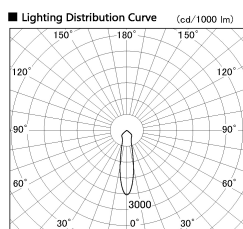

Item no. DD138-5020MW9030L

Series Name: Cledy spark (Shallow cone)
(DD138L)

Installation	Recessed mount	
Type	High-efficiency	Fixed
	downlight Φ 150	
Fixture wattage	48.5W	
Beam angle	22deg	
Color Temp.	3000K	
CRI	Ra>90	
Luminous	7108 lm	
Body	Die-cast aluminum alloy	
Body finish	N/A	
Trim finish	White	
Reflector finish	Mirror	
IP Rate	IP20	
Light source	COB module	
Input Voltage	AC220~240V	
Dimming Type	Non-Dimmable	
Certificate	CE,CCC	
Cut Hole	150	

Height (Weight)	
48.5W	125 (1.4kg)
41.0W	106 (1.2kg)
28.0W	106 (1.2kg)
23.0W	76 (0.9kg)
20.0W	76 (0.9kg)